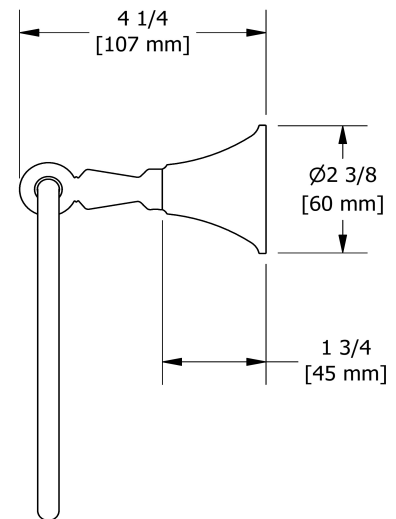

Towel ring
MM7

Specifications

Description

- 4 anchor points

Available colors

- C : Chrome
- BN : Brushed Nickel (PVD)
- PN : Polished Nickel (PVD)
- BK : Black

Sizes, models and finishes may differ from those presented.