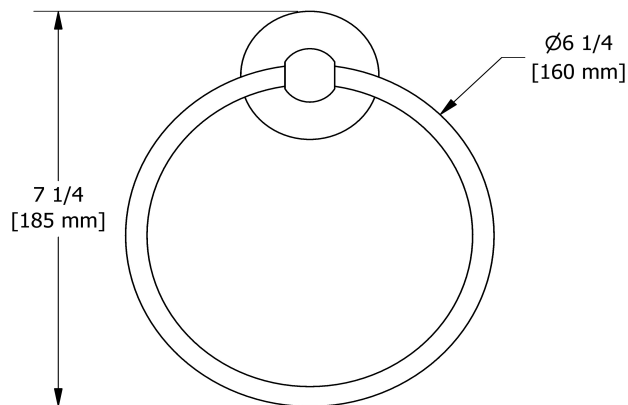

Towel ring
MM7

Specifications

Description

- 4 anchor points

Available colors

- C : Chrome
- BN : Brushed Nickel (PVD)
- PN : Polished Nickel (PVD)
- BK : Black

Sizes, models and finishes may differ from those presented.