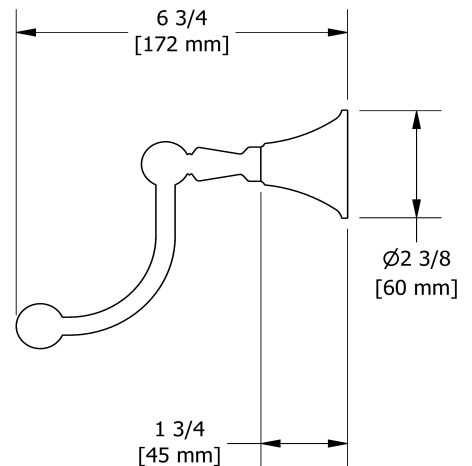

Sizes, models and finishes may differ from those presented.

Warranty

This **Riobel Inc.** product you have purchased carries a Limited Lifetime Warranty on the chrome, PVD finish, blacks and all working parts and is guaranteed from the initial purchase date against all manufacturing defects. All other finishes, including plastic components, are guaranteed for one year. All electric and/or electronic parts are covered by a 5-year limited warranty.

Customer Service

Ontario, West Canada : 888-287-5354 Quebec, Maritimes, United States : 866-473-8442