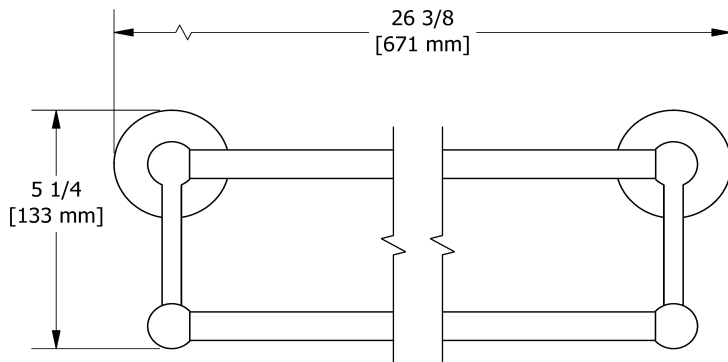

Sizes, models and finishes may differ from those presented.

Warranty

This **Riobel Inc.** product you have purchased carries a Limited Lifetime Warranty on the chrome, PVD finish, blacks and all working parts and is guaranteed from the initial purchase date against all manufacturing defects. All other finishes, including plastic components, are guaranteed for one year. All electric and/or electronic parts are covered by a 5-year limited warranty.

Customer Service

Ontario, West Canada : 888-287-5354 Quebec, Maritimes, United States : 866-473-8442