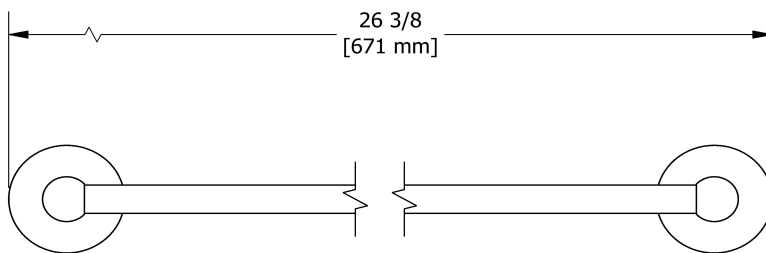

Sizes, models and finishes may differ from thoses presented.

Warranty

This **Riobel Inc.** product you have purchased carries a Limited Lifetime Warranty on the chrome, PVD finish, blacks and all working parts and is guaranteed from the initial purchase date against all manufacturing defects. All other finishes, including plastic components, are guaranteed for one year. All electric and/or electronic parts are covered by a 5-year limited warranty.

Customer Service

Ontario, West Canada : 888-287-5354 Quebec, Maritimes, United States : 866-473-8442