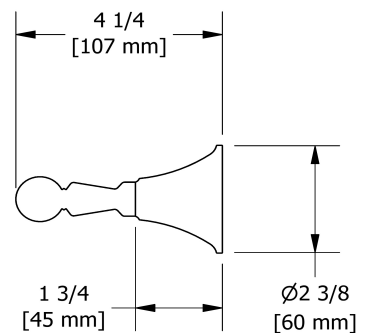

Sizes, models and finishes may differ from thoses presented.

Warranty

This **Riobel Inc.** product you have purchased carries a Limited Lifetime Warranty on the chrome, PVD finish, blacks and all working parts and is guaranteed from the initial purchase date against all manufacturing defects. All other finishes, including plastic components, are guaranteed for one year. All electric and/or electronic parts are covered by a 5-year limited warranty.

Customer Service

Ontario, West Canada : 888-287-5354 Quebec, Maritimes, United States : 866-473-8442