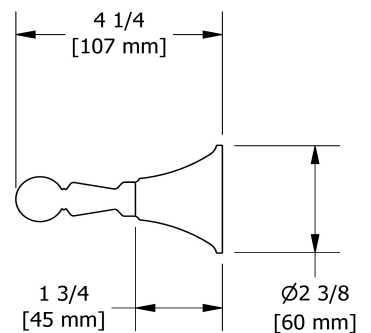

60 cm (24") towel bar
MM5

Specifications

Descriptions

- 4 anchor points
- May be cut to desired length

Available colors

- C : Chrome
- BN : Brushed Nickel (PVD)
- PN : Polished Nickel (PVD)
- BK : Black

Sizes, models and finishes may differ from thoses presented.