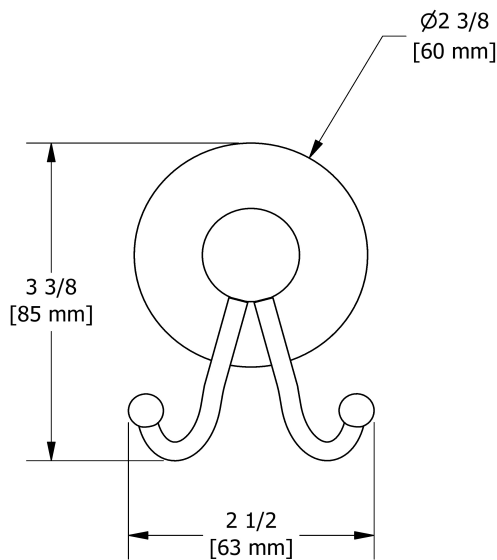

Robe hook
MM0

Specifications

Description

- 4 anchor points

Available colors

- C : Chrome
- BN : Brushed Nickel (PVD)
- PN : Polished Nickel (PVD)
- BK : Black

Sizes, models and finishes may differ from those presented.