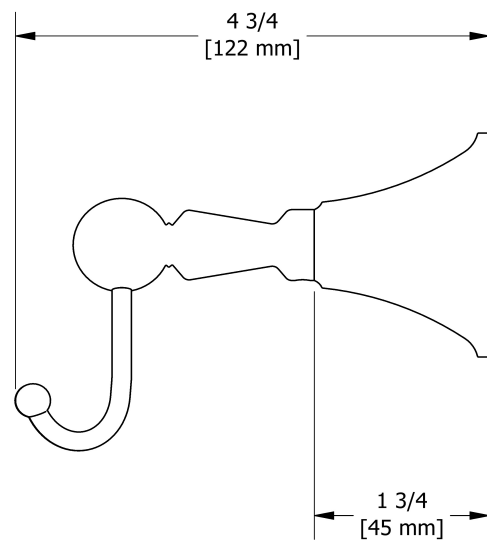

Robe hook
MM0

Specifications

Description

- 4 anchor points

Available colors

- C : Chrome
- BN : Brushed Nickel (PVD)
- PN : Polished Nickel (PVD)
- BK : Black

Sizes, models and finishes may differ from those presented.