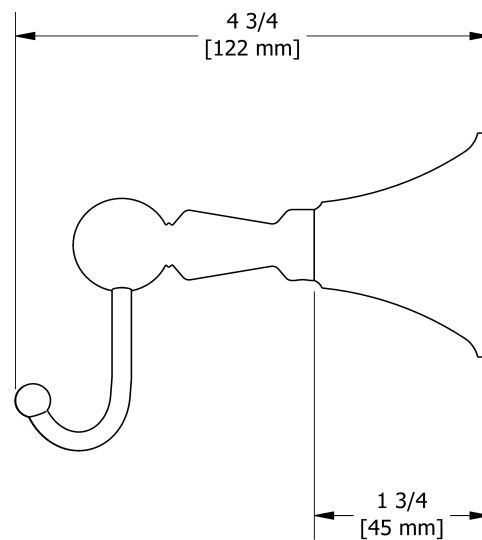

Robe hook
MM0

Specifications

Description

- 4 anchor points

Available colors

- C : Chrome
- BN : Brushed Nickel (PVD)
- PN : Polished Nickel (PVD)
- BK : Black

Sizes, models and finishes may differ from those presented.