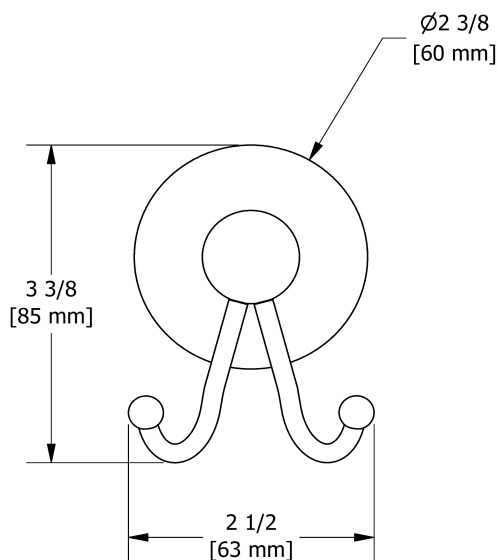

Robe hook
MM0

Specifications

Description

- 4 anchor points

Available colors

- C : Chrome
- BN : Brushed Nickel (PVD)
- PN : Polished Nickel (PVD)
- BK : Black

Sizes, models and finishes may differ from those presented.