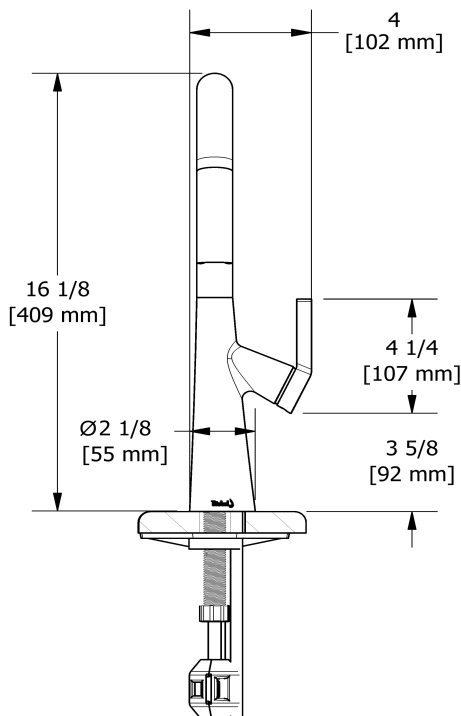

Certifications

- CSA B125.1
- NSF/ANSI standard 61 and 372
- ASME A112.18.1

Sizes, models and finishes may differ from thoses presented.

Warranty

This **Riobel Inc.** product you have purchased carries a Limited Lifetime Warranty on the chrome, PVD finish, blacks and all working parts and is guaranteed from the initial purchase date against all manufacturing defects. All other finishes, including plastic components, are guaranteed for one year. All electric and/or electronic parts are covered by a 5-year limited warranty.

Customer Service

Ontario, West Canada : 888-287-5354 Quebec, Maritimes, United States : 866-473-8442

2021.05.05