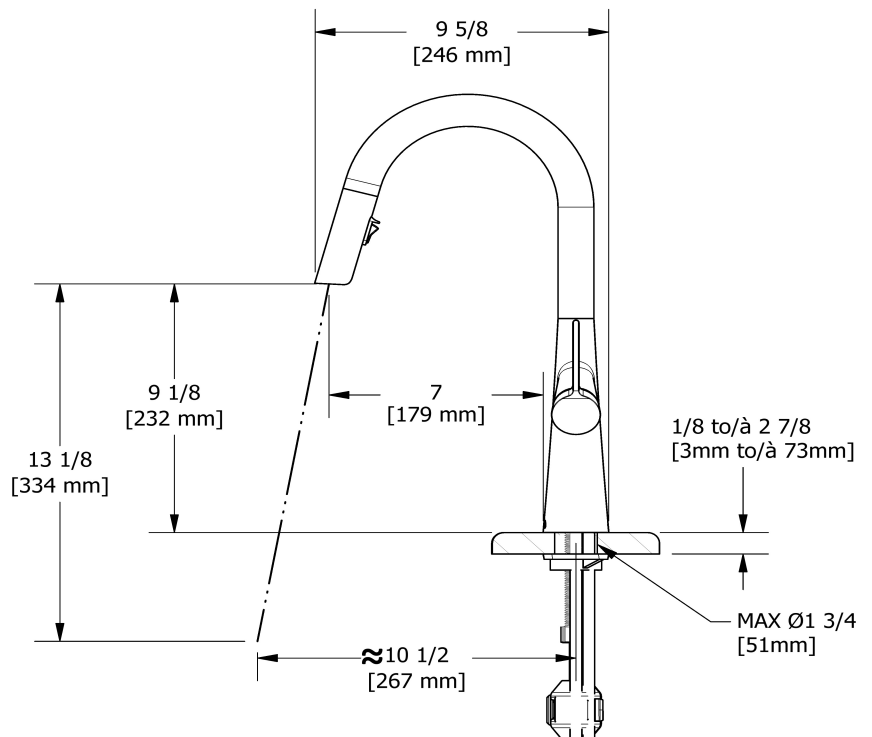

Certifications

- CSA B125.1
- NSF/ANSI standard 61 and 372
- ASME A112.18.1

Sizes, models and finishes may differ from thoses presented.

Warranty

This **Riobel Inc.** product you have purchased carries a Limited Lifetime Warranty on the chrome, PVD finish, blacks and all working parts and is guaranteed from the initial purchase date against all manufacturing defects. All other finishes, including plastic components, are guaranteed for one year. All electric and/or electronic parts are covered by a 5-year limited warranty.

Customer Service

Ontario, West Canada : 888-287-5354 Quebec, Maritimes, United States : 866-473-8442

2021.05.05