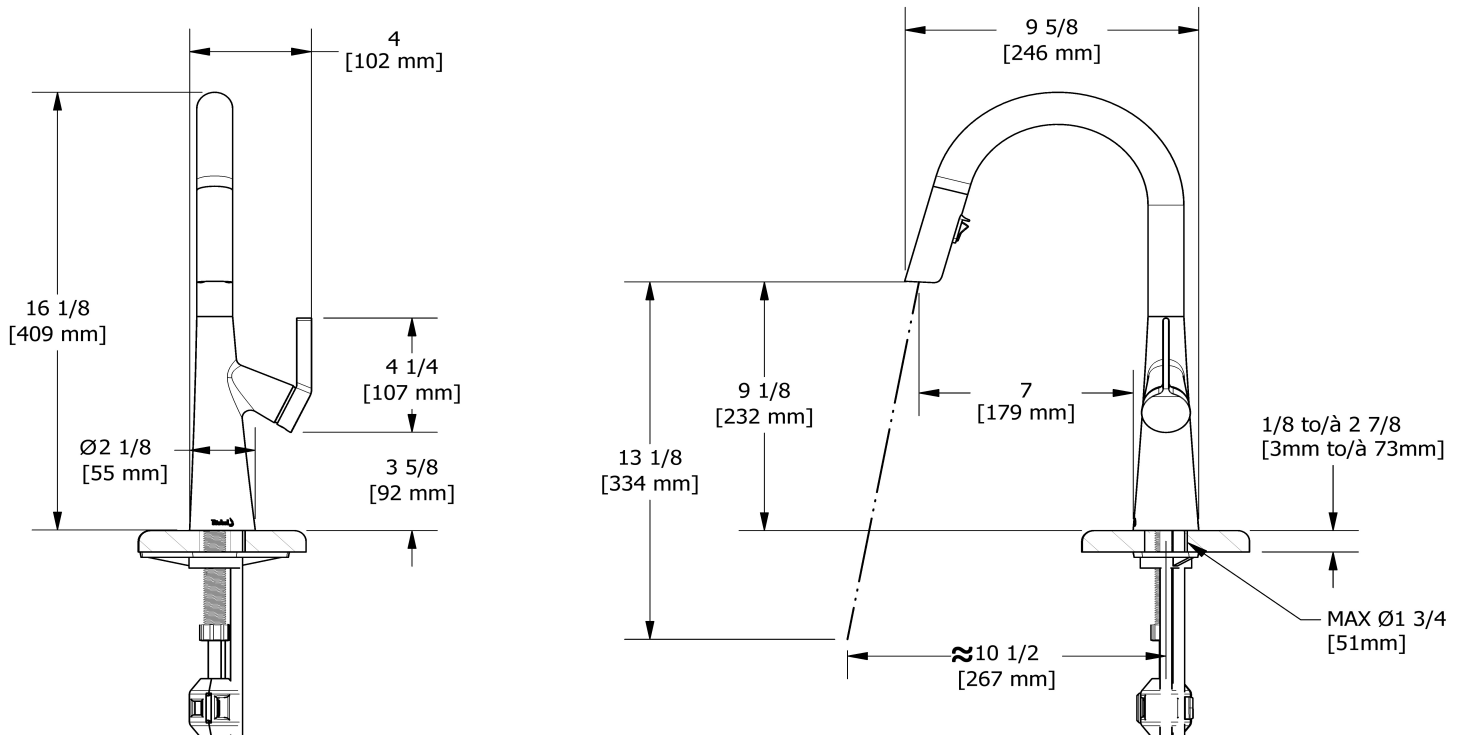

Certifications

- CSA B125.1
- NSF/ANSI standard 61 and 372
- ASME A112.18.1

Sizes, models and finishes may differ from those presented.

Warranty

This **Riobel Inc.** product you have purchased carries a Limited Lifetime Warranty on the chrome, PVD finish, blacks and all working parts and is guaranteed from the initial purchase date against all manufacturing defects. All other finishes, including plastic components, are guaranteed for one year. All electric and/or electronic parts are covered by a 5-year limited warranty.

Customer Service

Ontario, West Canada : 888-287-5354 Quebec, Maritimes, United States : 866-473-8442

2021.05.01