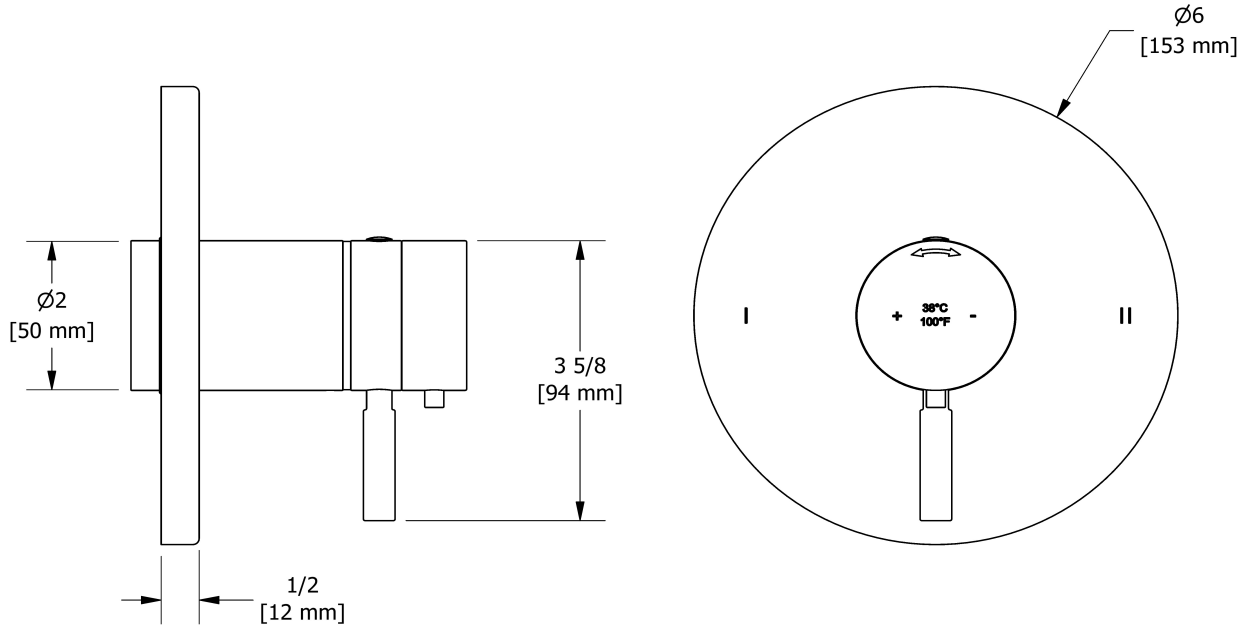

Sizes, models and finishes may differ from those presented.

Warranty

This **Riobel Inc.** product you have purchased carries a Limited Lifetime Warranty on the chrome, PVD finish, blacks and all working parts and is guaranteed from the initial purchase date against all manufacturing defects. All other finishes, including plastic components, are guaranteed for one year. All electric and/or electronic parts are covered by a 5-year limited warranty.

Customer Service

Ontario, West Canada : 888-287-5354 Quebec, Maritimes, United States : 866-473-8442

2021.06.19