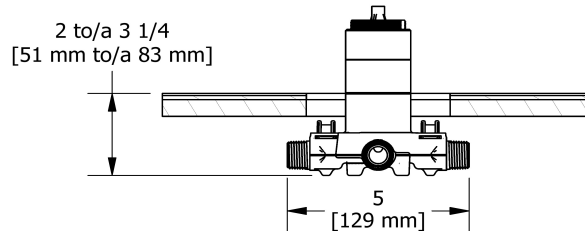

Certifications

- CSA B125.1
- ASME A112.18.1
- ASSE 1016
- CMR248 Approval

UPC®