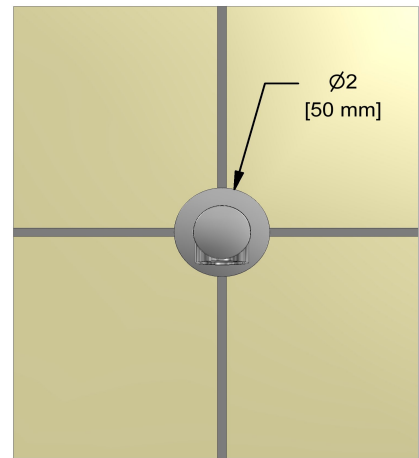

Certifications

- CSA B125.1
- ASME A112.18.1
- CMR248 Approval

UPC®