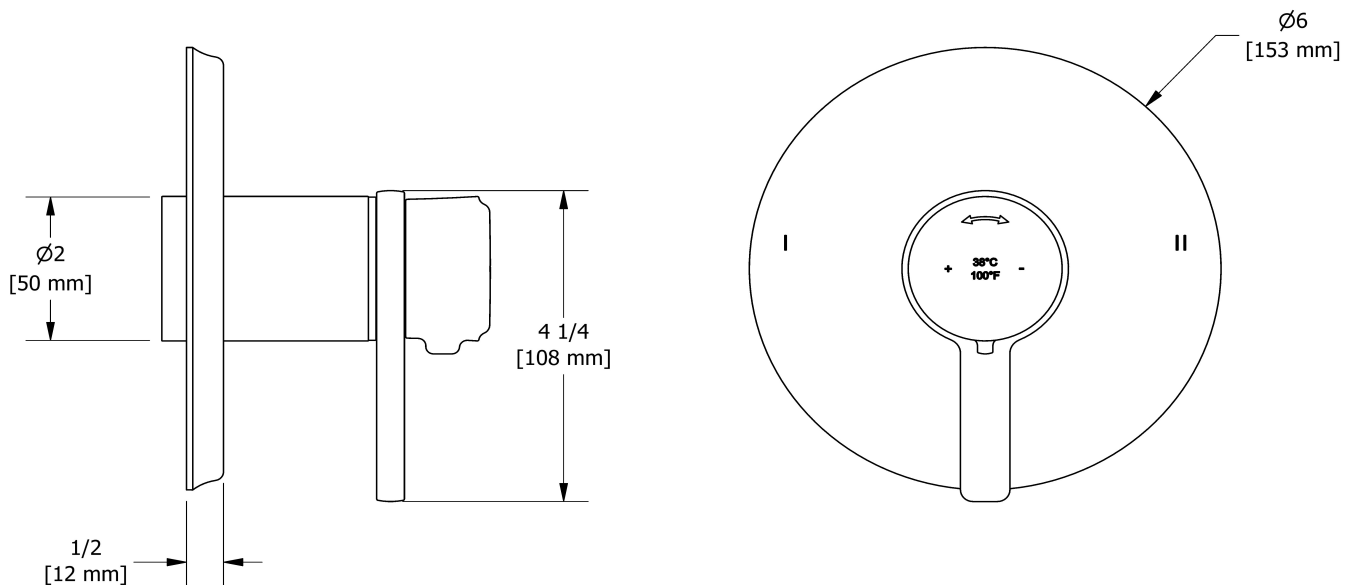

Certifications

- CSA B125.1
- ASME A112.18.1
- ASSE 1016
- ADA