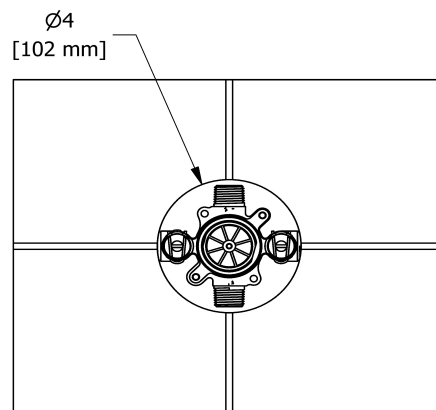

Certifications

- CSA B125.1
- ASME A112.18.1
- ASSE 1016
- CMR248 Approval

UPC®