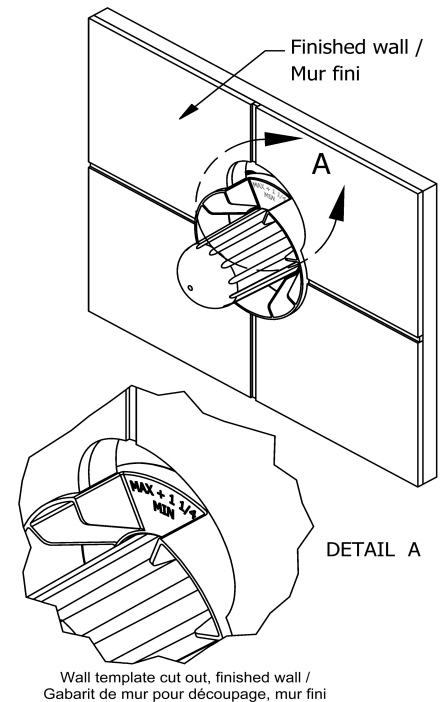

Certifications

- CSA B125.1
- ASME A112.18.1
- ASSE 1016
- CMR248 Approval

UPC®