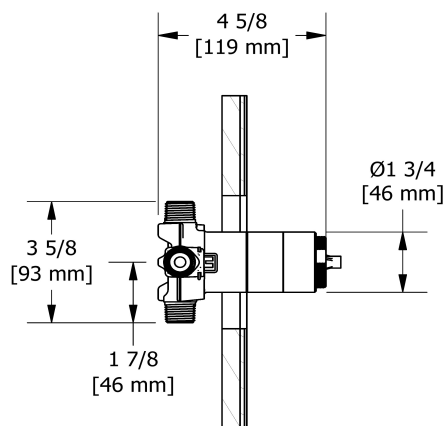

Certifications

- CSA B125.1
- ASME A112.18.1
- ASSE 1016
- CMR248 Approval

UPC®