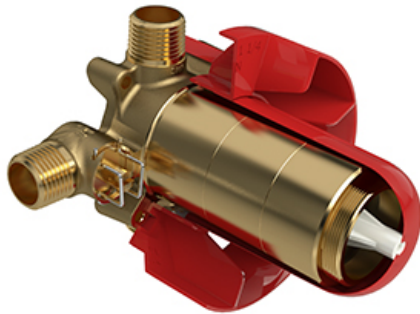

2-way Type T/P coaxial valve rough
R23

Specifications

Descriptions

- Test cap
- Service valves
- ½" inlet male NPT or sweat
- Two ½" outlets male NPT or sweat
- TXX23XX or TXX44XX trim required to complete
- Rough only

Available colors

- :

Certifications

- CSA B125.1
- ASME A112.18.1
- ASSE 1016
- CMR248 Approval

UPC®

Sizes, models and finishes may differ from thoses presented.

Warranty

This **Riobel Inc.** product you have purchased carries a Limited Lifetime Warranty on the chrome, PVD finish, blacks and all working parts and is guaranteed from the initial purchase date against all manufacturing defects. All other finishes, including plastic components, are guaranteed for one year. All electric and/or electronic parts are covered by a 5-year limited warranty.

Customer Service

Ontario, West Canada : 888-287-5354 Quebec, Maritimes, United States : 866-473-8442

2021.06.13