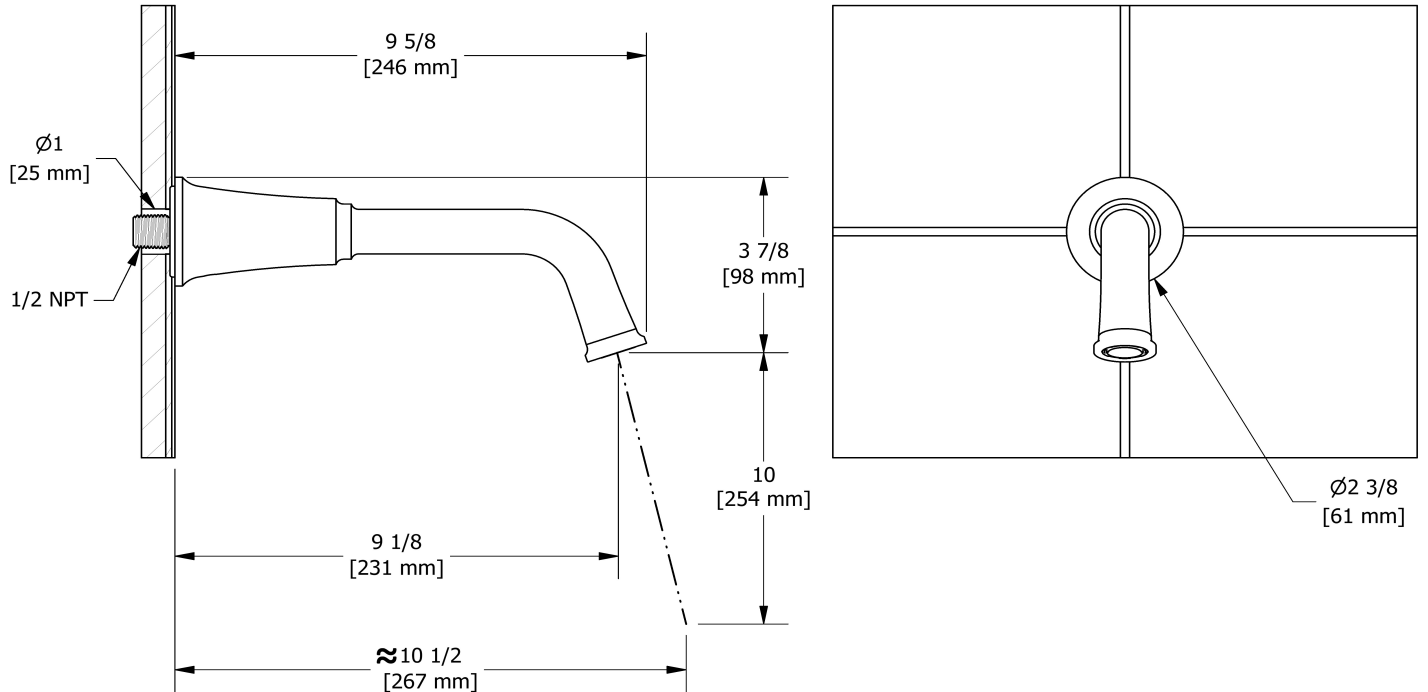

Certifications

- CSA B125.1
- ASME A112.18.1

cUPC®