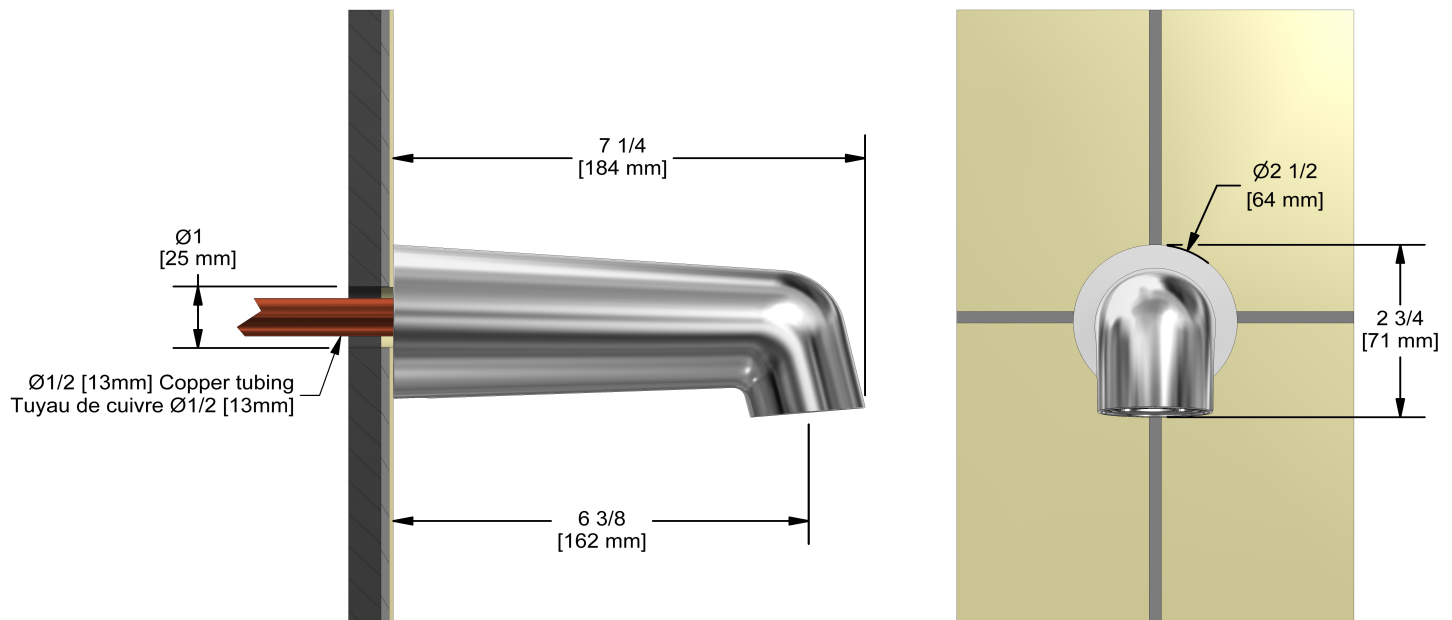

Sizes, models and finishes may differ from those presented.

Warranty

This **Riobel Inc.** product you have purchased carries a Limited Lifetime Warranty on the chrome, PVD finish, blacks and all working parts and is guaranteed from the initial purchase date against all manufacturing defects. All other finishes, including plastic components, are guaranteed for one year. All electric and/or electronic parts are covered by a 5-year limited warranty.

Customer Service

Ontario, West Canada : 888-287-5354 Quebec, Maritimes, United States : 866-473-8442

2021.06.04