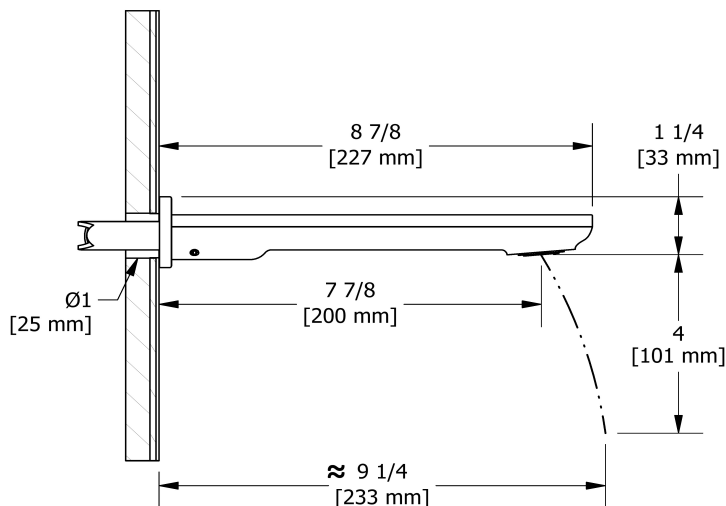

Sizes, models and finishes may differ from those presented.

Warranty

This **Riobel Inc.** product you have purchased carries a Limited Lifetime Warranty on the chrome, PVD finish, blacks and all working parts and is guaranteed from the initial purchase date against all manufacturing defects. All other finishes, including plastic components, are guaranteed for one year. All electric and/or electronic parts are covered by a 5-year limited warranty.

Customer Service

Ontario, West Canada : 888-287-5354 Quebec, Maritimes, United States : 866-473-8442

2021.06.09