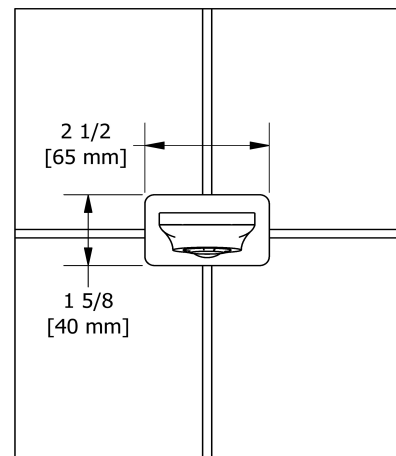

Sizes, models and finishes may differ from those presented.

Warranty

This **Riobel Inc.** product you have purchased carries a Limited Lifetime Warranty on the chrome, PVD finish, blacks and all working parts and is guaranteed from the initial purchase date against all manufacturing defects. All other finishes, including plastic components, are guaranteed for one year. All electric and/or electronic parts are covered by a 5-year limited warranty.

Customer Service

Ontario, West Canada : 888-287-5354 Quebec, Maritimes, United States : 866-473-8442

2021.06.09