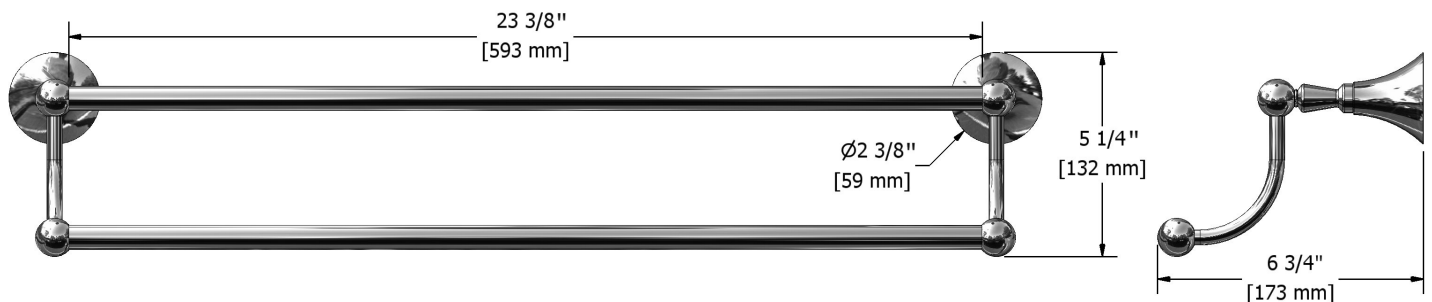

60 cm (24") double towel bar
HU6

Specifications

Descriptions

- 4 anchor points
- May be cut to desired length

Available colors

- C : Chrome
- BN : Brushed Nickel (PVD)
- PN : Polished Nickel (PVD)

Sizes, models and finishes may differ from those presented.