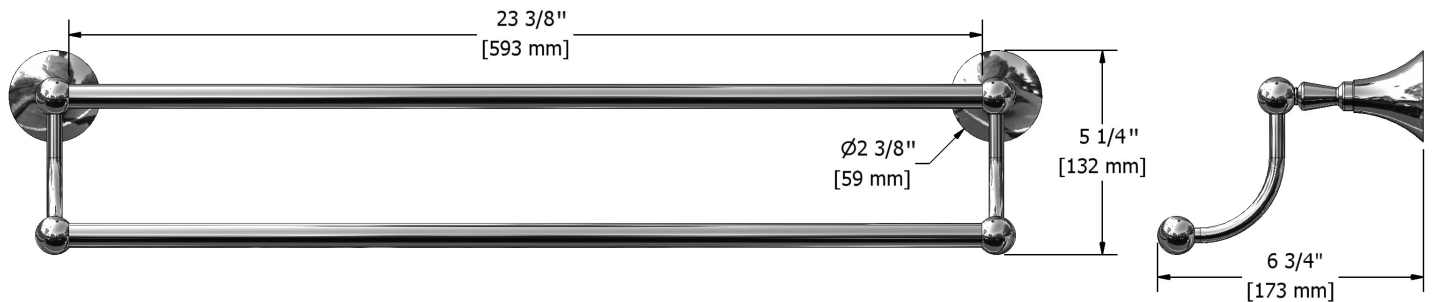

60 cm (24") double towel bar
HU6

Specifications

Descriptions

- 4 anchor points
- May be cut to desired length

Available colors

- C : Chrome
- BN : Brushed Nickel (PVD)
- PN : Polished Nickel (PVD)

Sizes, models and finishes may differ from those presented.