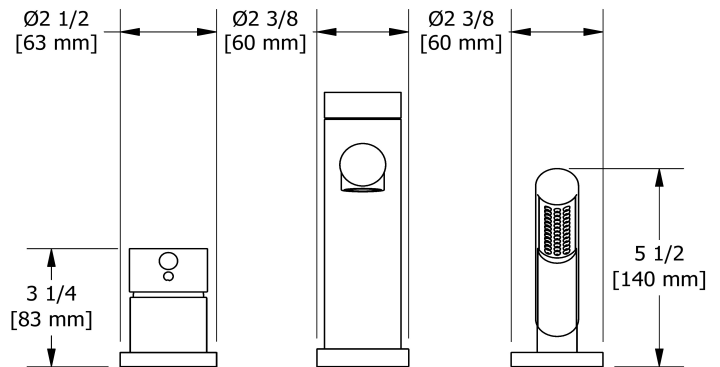

3-piece deck-mount tub filler with hand shower
GS10

Specifications

Composition

- TGS10C - 3-piece deck-mount tub filler with hand shower trim
- RHTB - 3-piece deck-mount tub filler rough

Available colors

- C : Chrome

Customer Service

Ontario, West Canada : 888-287-5354 Quebec, Maritimes, United States : 866-473-8442

3-piece deck-mount tub filler with hand shower trim
TGS10

Specifications

Descriptions

- Trim only
- 1-jet hand shower/scale-free
- Available summer 2016

Available colors

- C : Chrome

Available flow

- 33 L/min, 8.7 gpm (US) 60psi

Certifications

- CSA B125.1
- ASME A112.18.1
- CMR248 Approval
- ADA

Sizes, models and finishes may differ from those presented.

Warranty