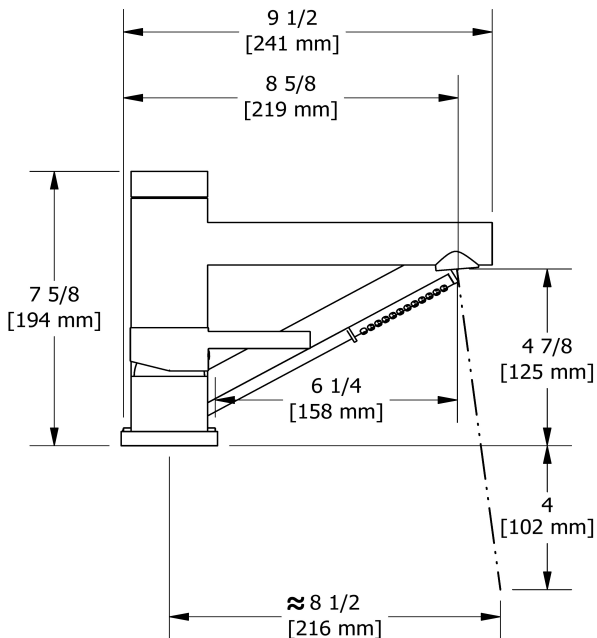

Sizes, models and finishes may differ from those presented.

Warranty

This **Riobel Inc.** product you have purchased carries a Limited Lifetime Warranty on the chrome, PVD finish, blacks and all working parts and is guaranteed from the initial purchase date against all manufacturing defects. All other finishes, including plastic components, are guaranteed for one year. All electric and/or electronic parts are covered by a 5-year limited warranty.

Customer Service

Ontario, West Canada : 888-287-5354 Quebec, Maritimes, United States : 866-473-8442