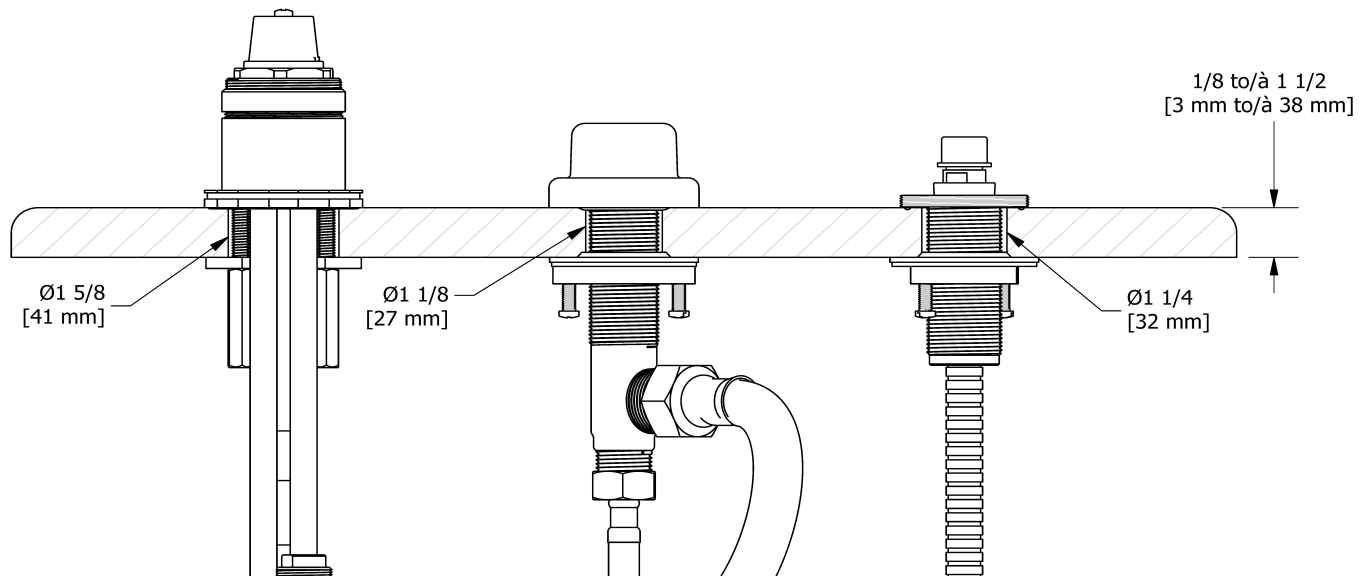

Sizes, models and finishes may differ from those presented.

Warranty

This **Riobel Inc.** product you have purchased carries a Limited Lifetime Warranty on the chrome, PVD finish, blacks and all working parts and is guaranteed from the initial purchase date against all manufacturing defects. All other finishes, including plastic components, are guaranteed for one year. All electric and/or electronic parts are covered by a 5-year limited warranty.

Customer Service

Ontario, West Canada : 888-287-5354 Quebec, Maritimes, United States : 866-473-8442

2021.05.19