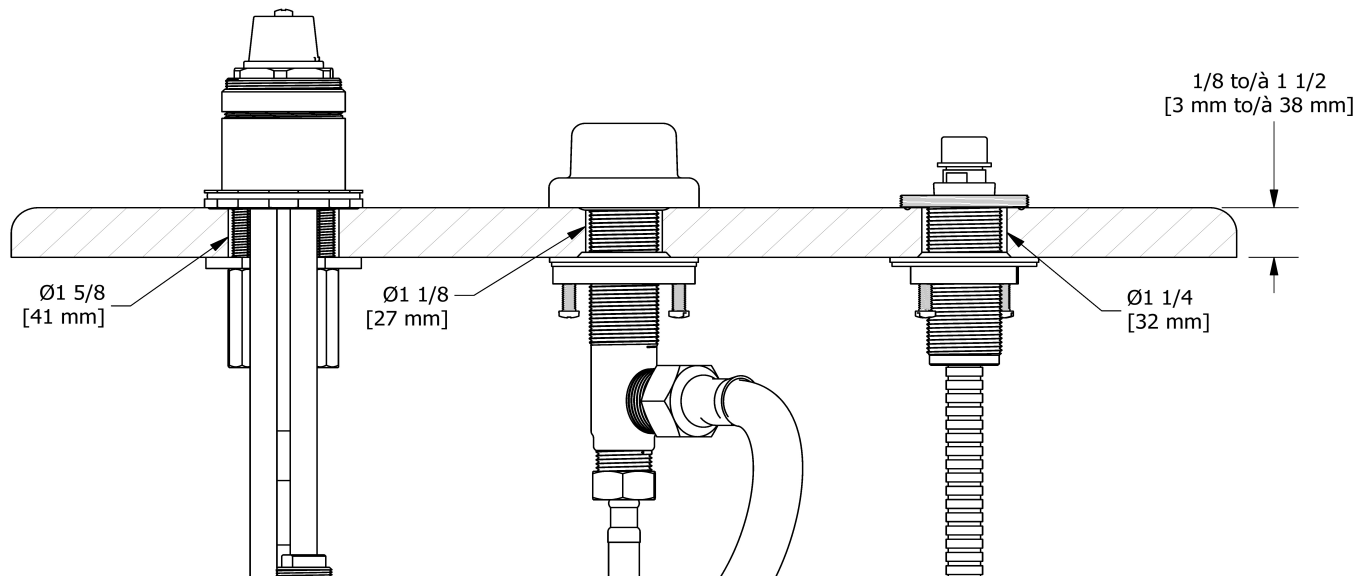

Sizes, models and finishes may differ from those presented.

Warranty

This **Riobel Inc.** product you have purchased carries a Limited Lifetime Warranty on the chrome, PVD finish, blacks and all working parts and is guaranteed from the initial purchase date against all manufacturing defects. All other finishes, including plastic components, are guaranteed for one year. All electric and/or electronic parts are covered by a 5-year limited warranty.

Customer Service

Ontario, West Canada : 888-287-5354 Quebec, Maritimes, United States : 866-473-8442

2021.04.28