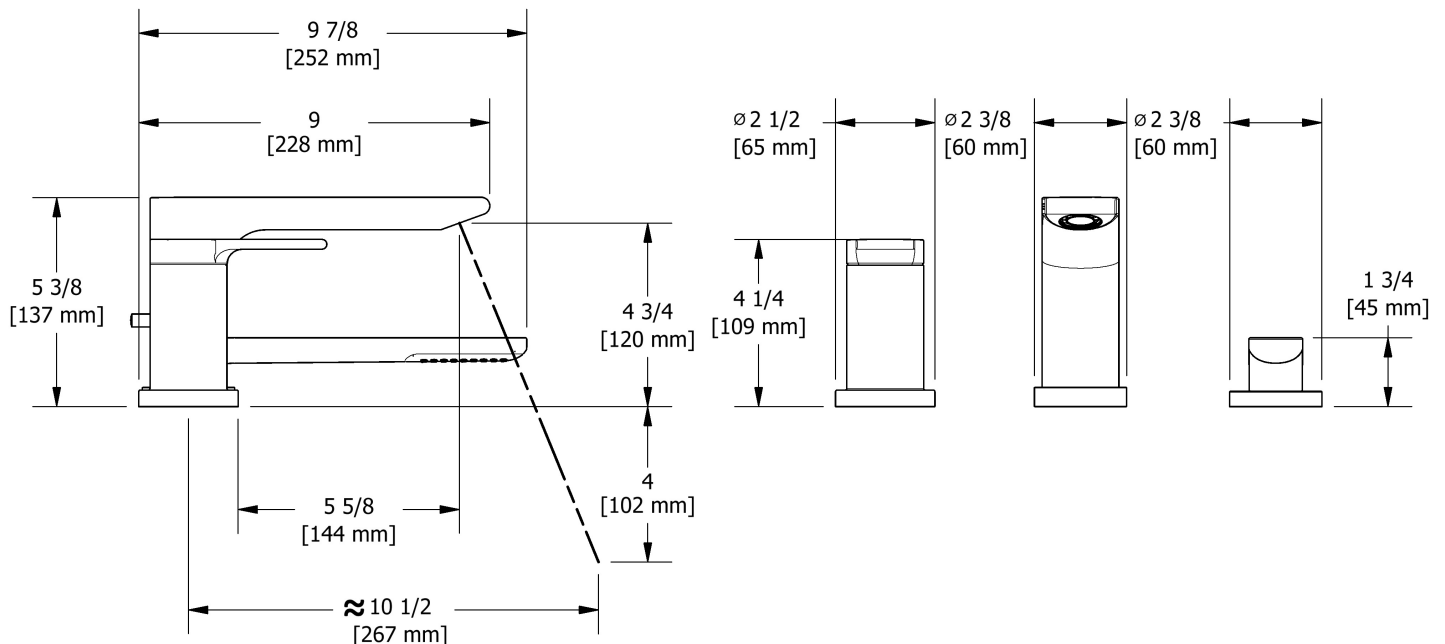

Sizes, models and finishes may differ from those presented.

Warranty

This **Riobel Inc.** product you have purchased carries a Limited Lifetime Warranty on the chrome, PVD finish, blacks and all working parts and is guaranteed from the initial purchase date against all manufacturing defects. All other finishes, including plastic components, are guaranteed for one year. All electric and/or electronic parts are covered by a 5-year limited warranty.

Customer Service

Ontario, West Canada : 888-287-5354 Quebec, Maritimes, United States : 866-473-8442