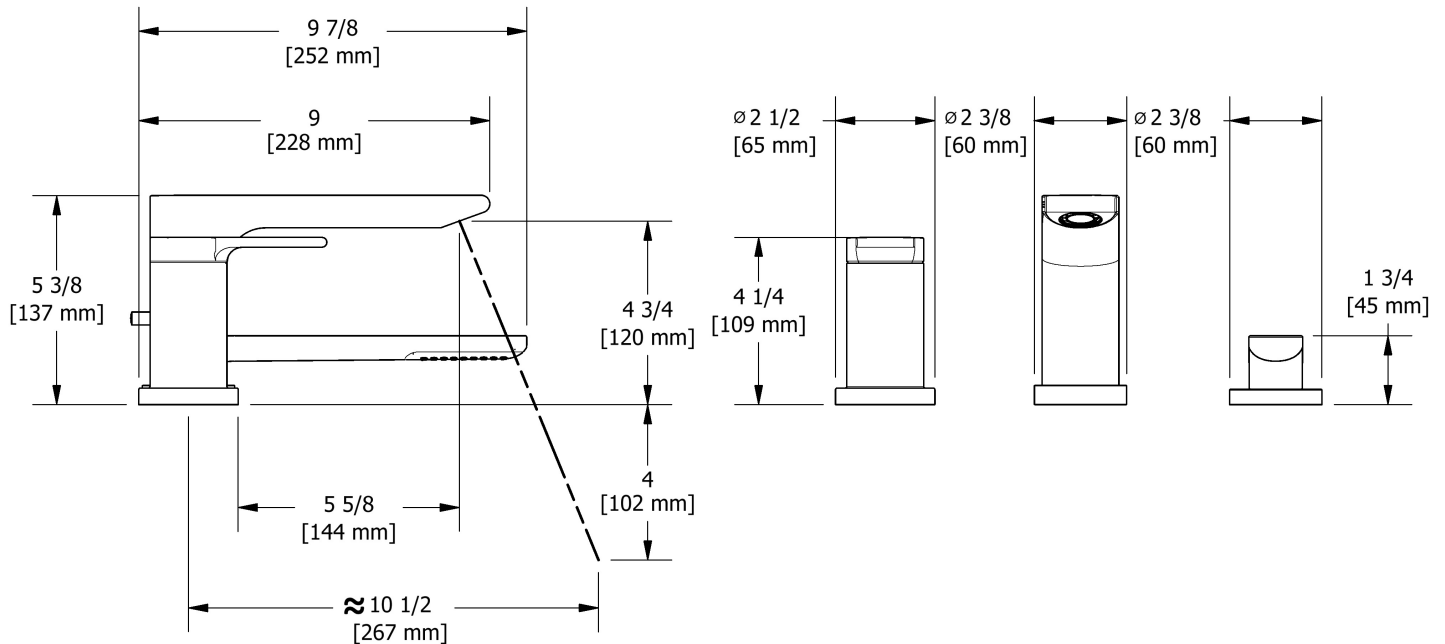

Sizes, models and finishes may differ from those presented.

Warranty

This **Riobel Inc.** product you have purchased carries a Limited Lifetime Warranty on the chrome, PVD finish, blacks and all working parts and is guaranteed from the initial purchase date against all manufacturing defects. All other finishes, including plastic components, are guaranteed for one year. All electric and/or electronic parts are covered by a 5-year limited warranty.

Customer Service

Ontario, West Canada : 888-287-5354 Quebec, Maritimes, United States : 866-473-8442

2021.04.28