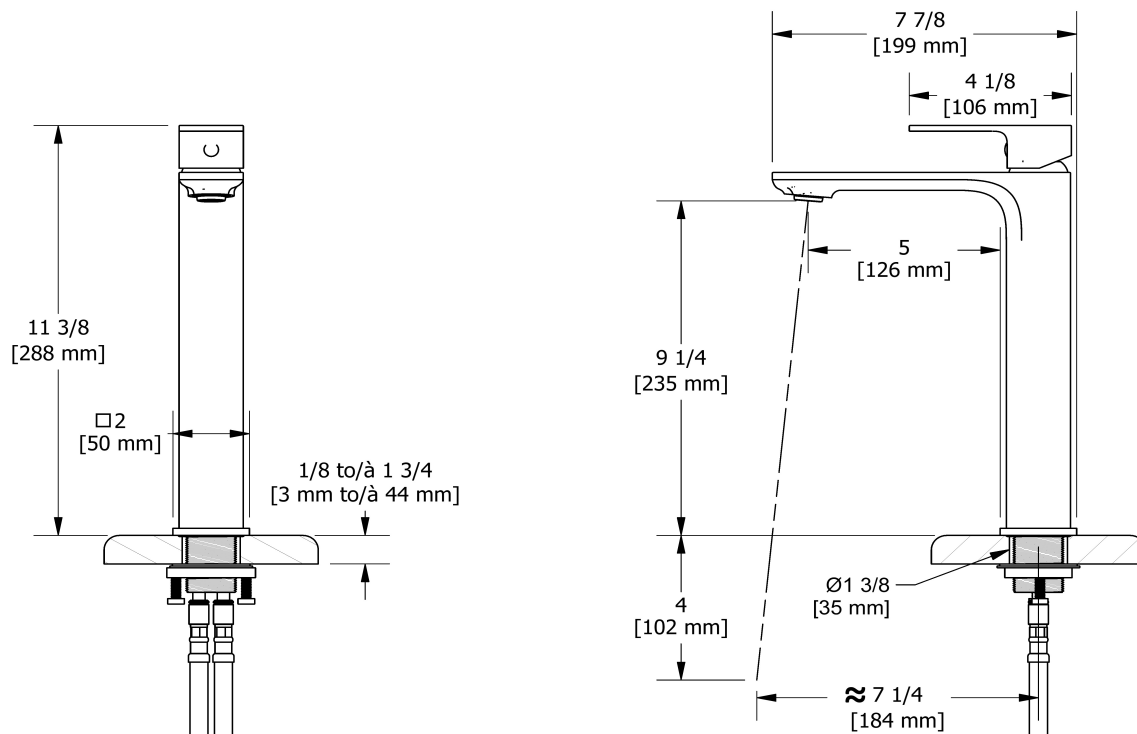

Certifications

- CSA B125.1
- NSF/ANSI standard 61 and 372
- ASME A112.18.1
- CMR248 Approval
- ADA
- NSF/ANSI/CAN 61: Q