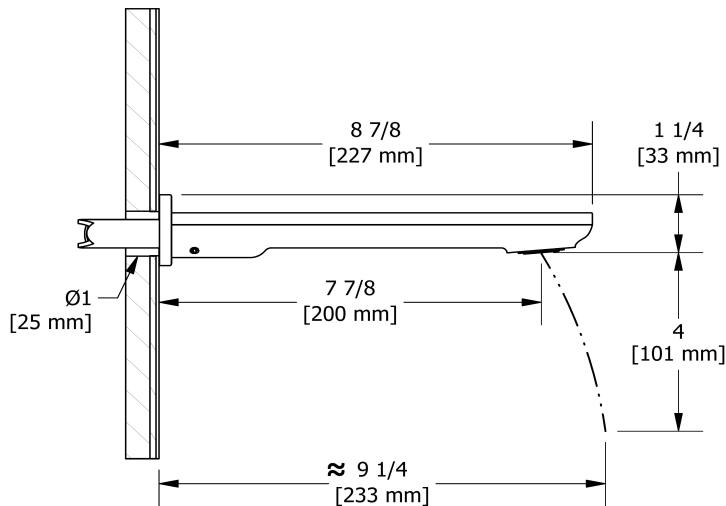

Sizes, models and finishes may differ from thoses presented.

Warranty

This **Riobel Inc.** product you have purchased carries a Limited Lifetime Warranty on the chrome, PVD finish, blacks and all working parts and is guaranteed from the initial purchase date against all manufacturing defects. All other finishes, including plastic components, are guaranteed for one year. All electric and/or electronic parts are covered by a 5-year limited warranty.

Customer Service

Ontario, West Canada : 888-287-5354 Quebec, Maritimes, United States : 866-473-8442

2021.09.09