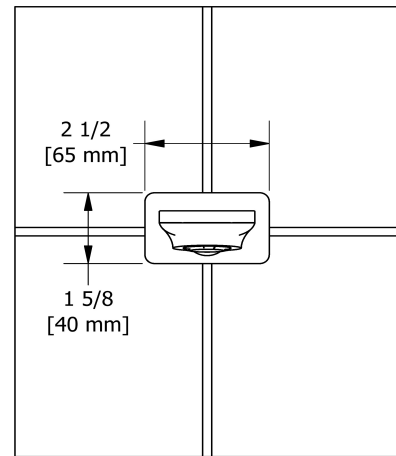

Sizes, models and finishes may differ from thoses presented.

Warranty

This **Riobel Inc.** product you have purchased carries a Limited Lifetime Warranty on the chrome, PVD finish, blacks and all working parts and is guaranteed from the initial purchase date against all manufacturing defects. All other finishes, including plastic components, are guaranteed for one year. All electric and/or electronic parts are covered by a 5-year limited warranty.

Customer Service

Ontario, West Canada : 888-287-5354 Quebec, Maritimes, United States : 866-473-8442

2021.09.09