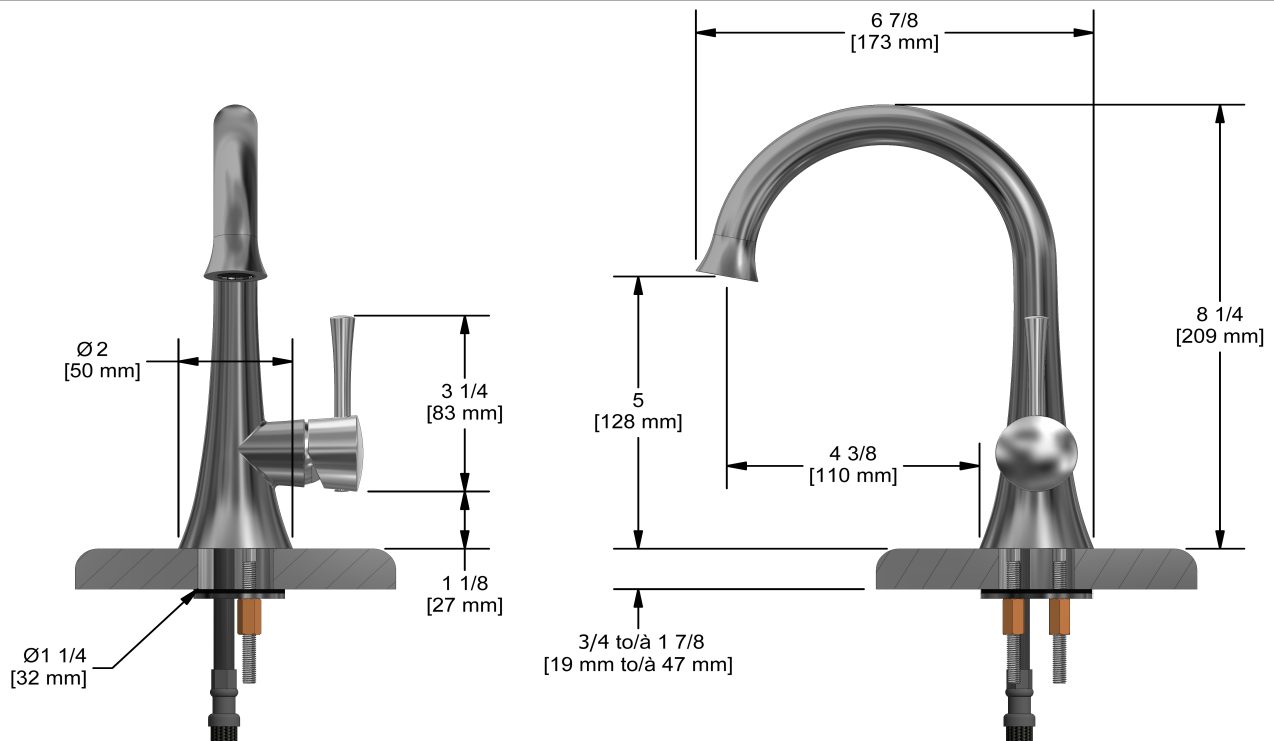

Certifications

- CSA B125.1
- NSF/ANSI standard 61 and 372
- ASME A112.18.1
- CMR248 Approval
- ADA
- DOE