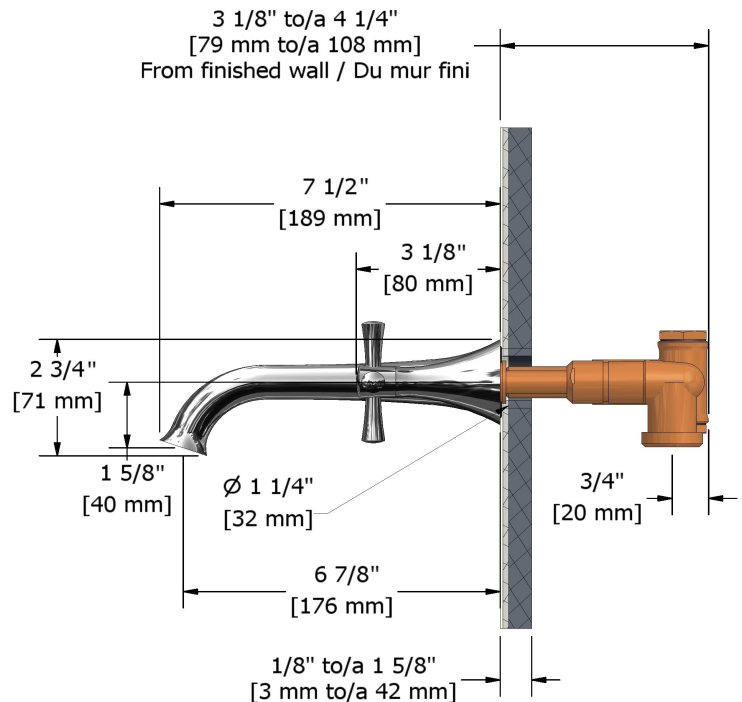

Sizes, models and finishes may differ from those presented.

Warranty

This **Riobel Inc.** product you have purchased carries a Limited Lifetime Warranty on the chrome, PVD finish, blacks and all working parts and is guaranteed from the initial purchase date against all manufacturing defects. All other finishes, including plastic components, are guaranteed for one year. All electric and/or electronic parts are covered by a 5-year limited warranty.

Customer Service

Ontario, West Canada : 888-287-5354 Quebec, Maritimes, United States : 866-473-8442