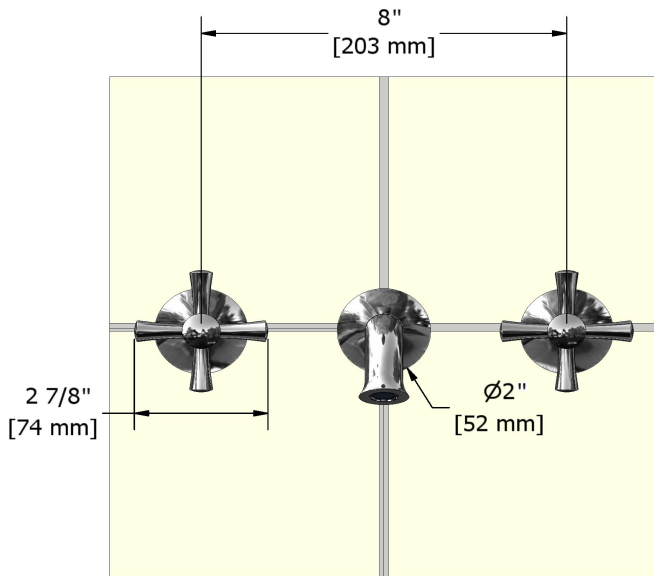

Sizes, models and finishes may differ from those presented.

Warranty

This **Riobel Inc.** product you have purchased carries a Limited Lifetime Warranty on the chrome, PVD finish, blacks and all working parts and is guaranteed from the initial purchase date against all manufacturing defects. All other finishes, including plastic components, are guaranteed for one year. All electric and/or electronic parts are covered by a 5-year limited warranty.

Customer Service

Ontario, West Canada : 888-287-5354 Quebec, Maritimes, United States : 866-473-8442