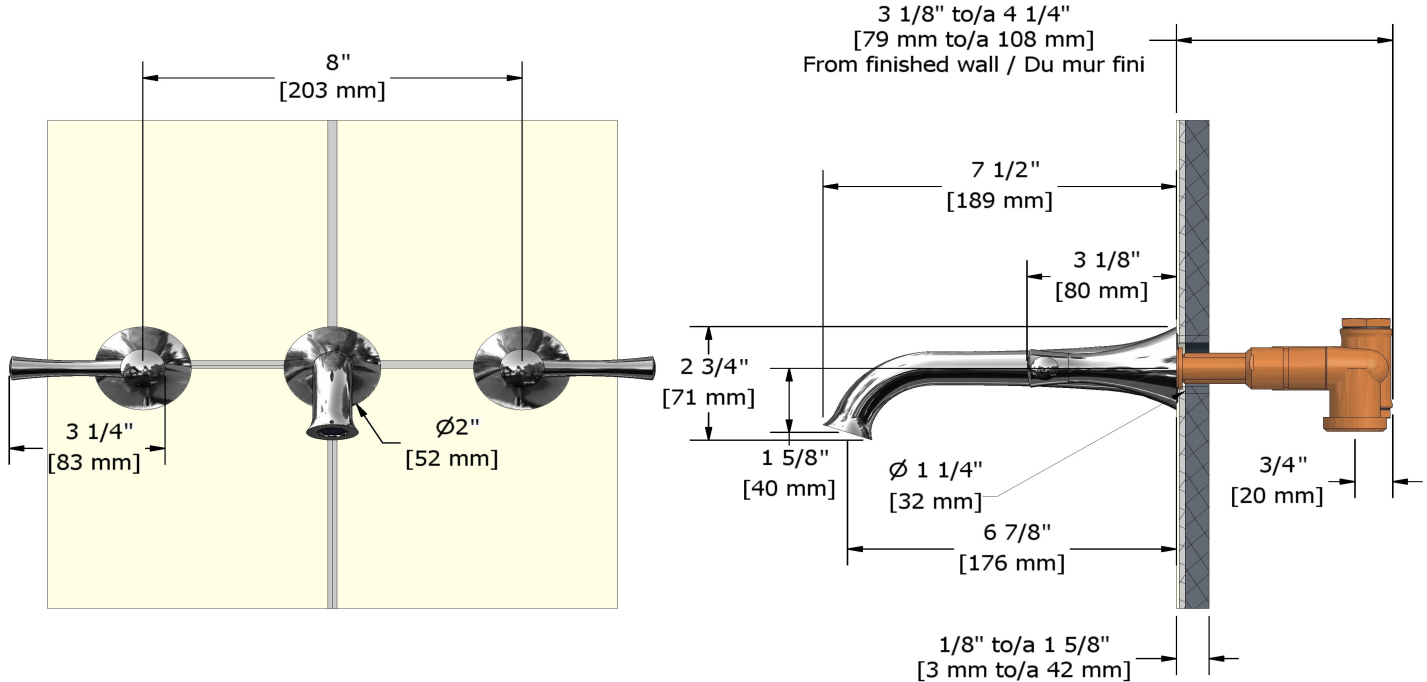

8" wall-mount lavatory faucet
ED03L

Specifications

Descriptions

- Ceramic cartridge
- ½" inlet female NPT
- No drain

Available colors

- C : Chrome
- BN : Brushed Nickel (PVD)
- PN : Polished Nickel (PVD)

Available flow

- 4.5 L/min, 1.2 gpm (US) 60psi *

EPA certification applicable to the indicated model only

Certifications

- CSA B125.1
- NSF/ANSI standard 61 and 372
- ASME A112.18.1
- CMR248 Approval
- ADA

Sizes, models and finishes may differ from those presented.