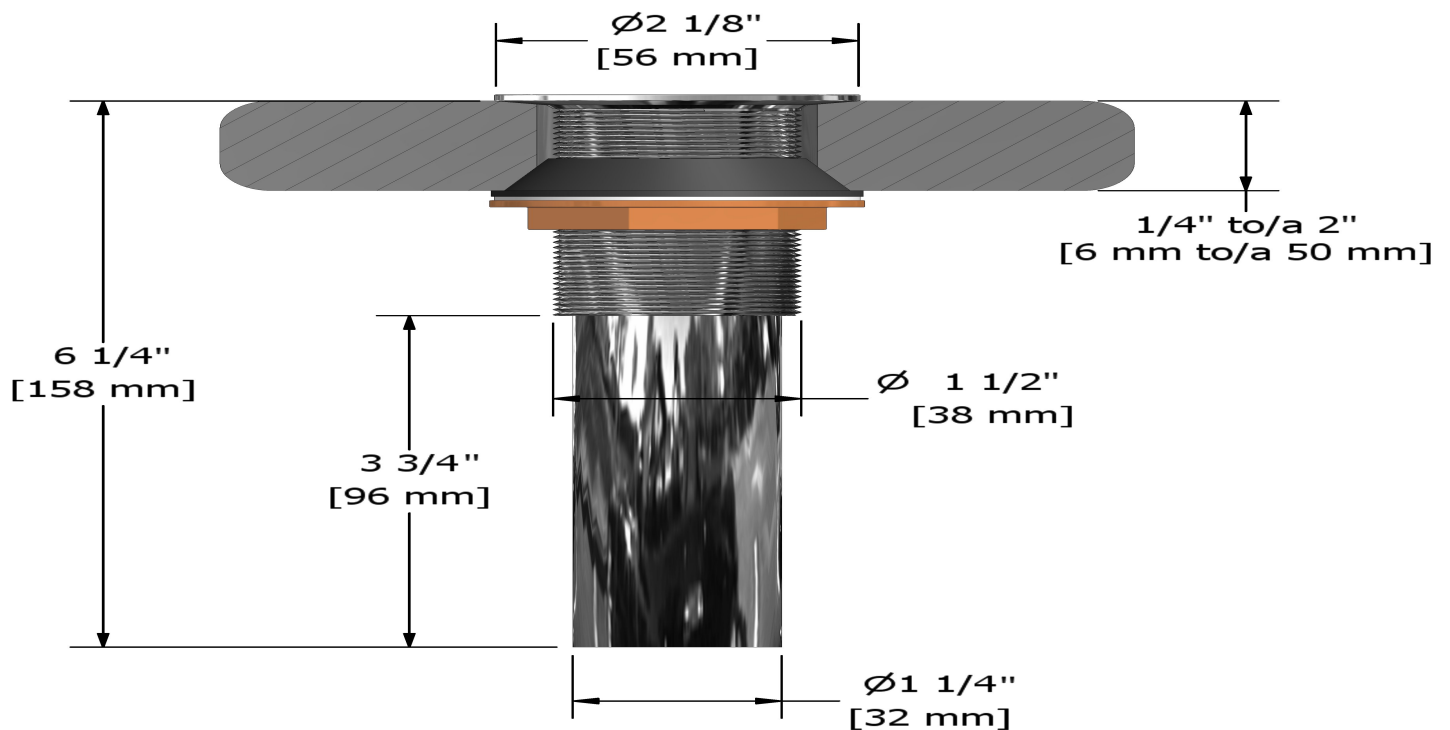

Lavatory open grid drain without overflow
DO170

Specifications

Description

- Ø1¼" tail piece

Available colors

- C : Chrome
- BN : Brushed Nickel (PVD)

Certifications

- CMR248 Approval
- CSA B125.2
- ASME A112.18.2

cUPC®

Sizes, models and finishes may differ from thoses presented.

Warranty

This **Riobel Inc.** product you have purchased carries a Limited Lifetime Warranty on the chrome, PVD finish, blacks and all working parts and is guaranteed from the initial purchase date against all manufacturing defects. All other finishes, including plastic components, are guaranteed for one year. All electric and/or electronic parts are covered by a 5-year limited warranty.