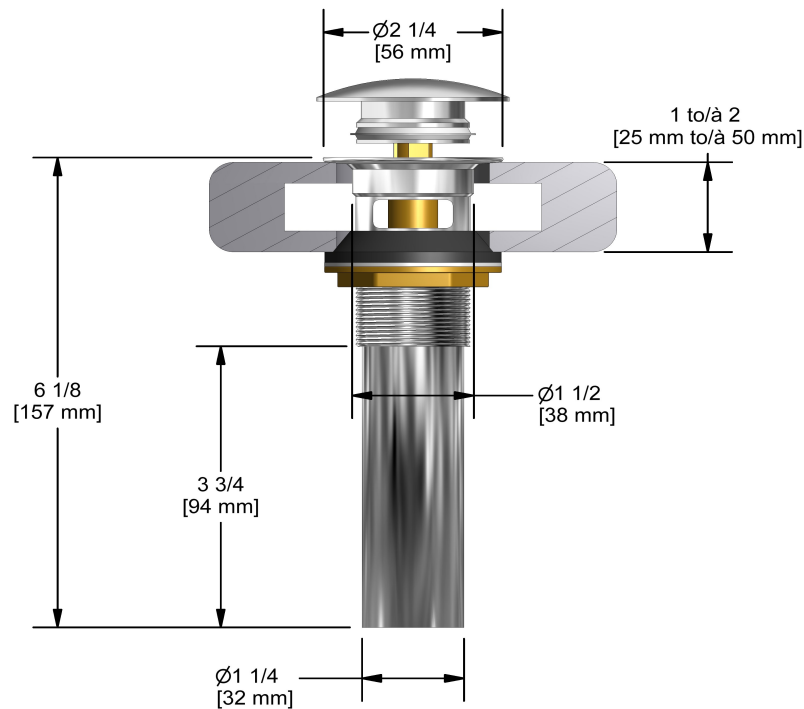

Sizes, models and finishes may differ from thoses presented.

Warranty

This **Riobel Inc.** product you have purchased carries a Limited Lifetime Warranty on the chrome, PVD finish, blacks and all working parts and is guaranteed from the initial purchase date against all manufacturing defects. All other finishes, including plastic components, are guaranteed for one year. All electric and/or electronic parts are covered by a 5-year limited warranty.

Customer Service

Ontario, West Canada : 888-287-5354 Quebec, Maritimes, United States : 866-473-8442