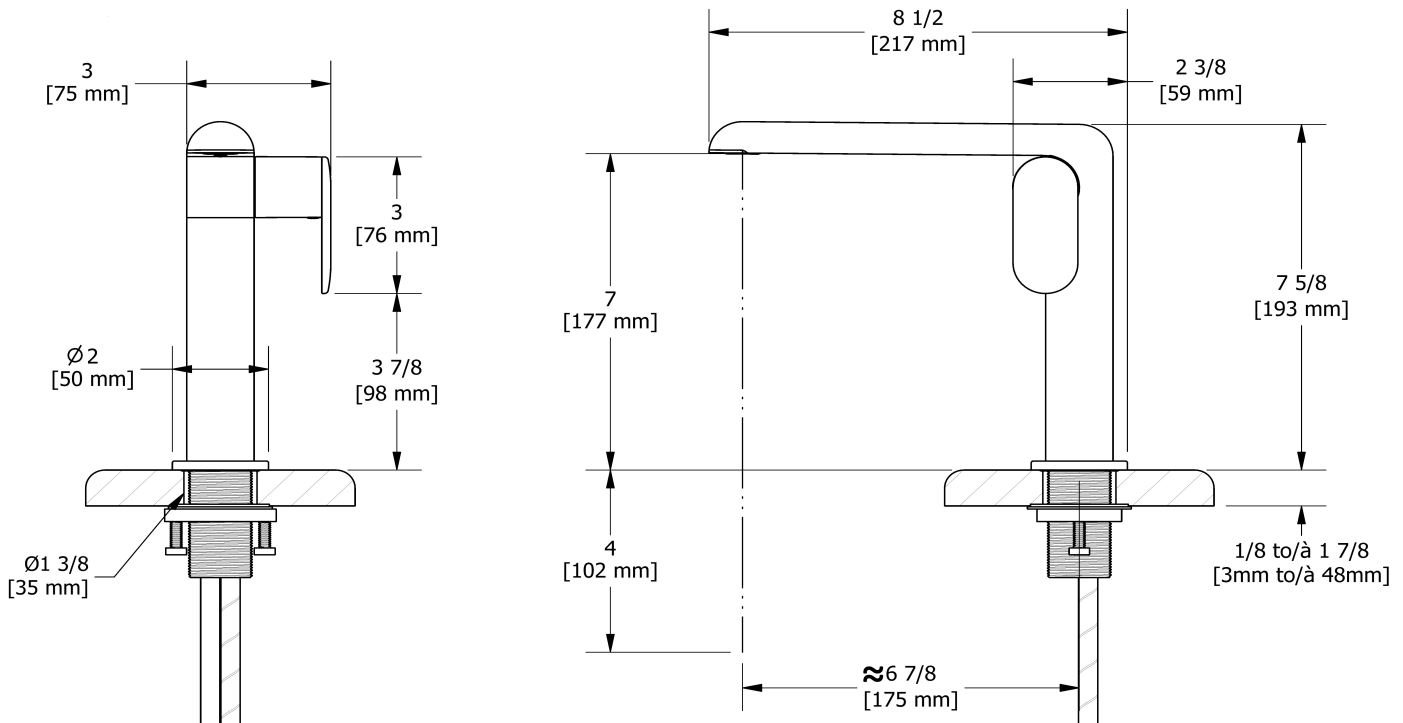

Certifications

- CSA B125.1
- NSF/ANSI standard 61 and 372
- ASME A112.18.1

Sizes, models and finishes may differ from those presented.

Warranty

This **Riobel Inc.** product you have purchased carries a Limited Lifetime Warranty on the chrome, PVD finish, blacks and all working parts and is guaranteed from the initial purchase date against all manufacturing defects. All other finishes, including plastic components, are guaranteed for one year. All electric and/or electronic parts are covered by a 5-year limited warranty.

Customer Service

Ontario, West Canada : 888-287-5354 Quebec, Maritimes, United States : 866-473-8442