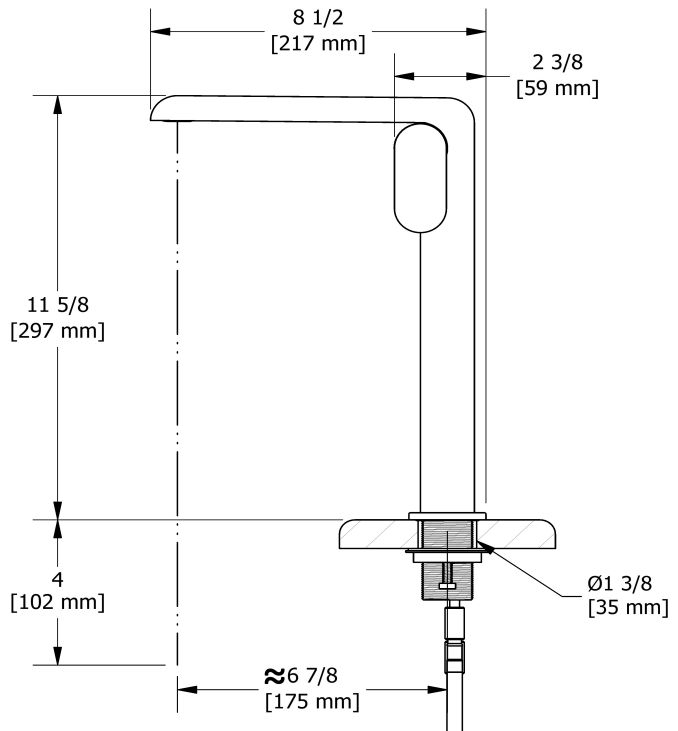

Certifications

- CSA B125.1
- NSF/ANSI standard 61 and 372
- ASME A112.18.1

Sizes, models and finishes may differ from those presented.

Warranty

This **Riobel Inc.** product you have purchased carries a Limited Lifetime Warranty on the chrome, PVD finish, blacks and all working parts and is guaranteed from the initial purchase date against all manufacturing defects. All other finishes, including plastic components, are guaranteed for one year. All electric and/or electronic parts are covered by a 5-year limited warranty.

Customer Service

Ontario, West Canada : 888-287-5354 Quebec, Maritimes, United States : 866-473-8442