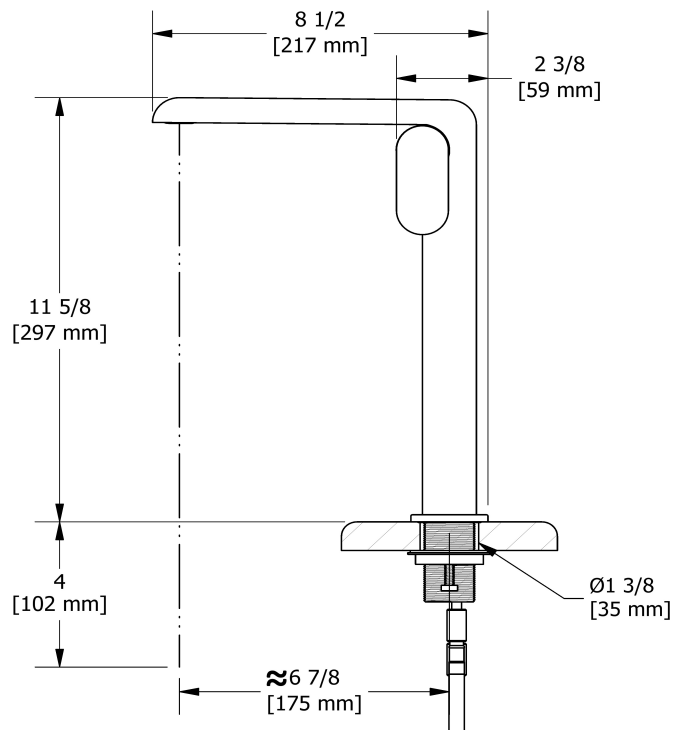

Certifications

- CSA B125.1
- NSF/ANSI standard 61 and 372
- ASME A112.18.1

Sizes, models and finishes may differ from those presented.

Warranty

This **Riobel Inc.** product you have purchased carries a Limited Lifetime Warranty on the chrome, PVD finish, blacks and all working parts and is guaranteed from the initial purchase date against all manufacturing defects. All other finishes, including plastic components, are guaranteed for one year. All electric and/or electronic parts are covered by a 5-year limited warranty.

Customer Service

Ontario, West Canada : 888-287-5354 Quebec, Maritimes, United States : 866-473-8442