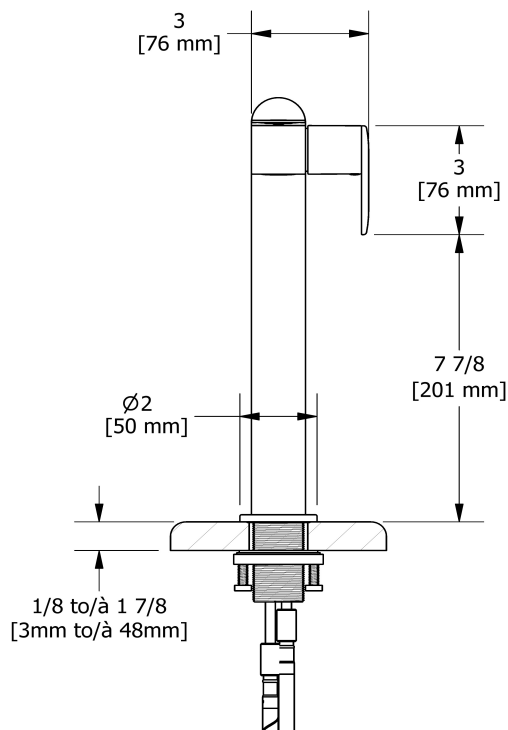

Certifications

- CSA B125.1
- NSF/ANSI standard 61 and 372
- ASME A112.18.1

Sizes, models and finishes may differ from those presented.

Warranty

This **Riobel Inc.** product you have purchased carries a Limited Lifetime Warranty on the chrome, PVD finish, blacks and all working parts and is guaranteed from the initial purchase date against all manufacturing defects. All other finishes, including plastic components, are guaranteed for one year. All electric and/or electronic parts are covered by a 5-year limited warranty.

Customer Service

Ontario, West Canada : 888-287-5354 Quebec, Maritimes, United States : 866-473-8442