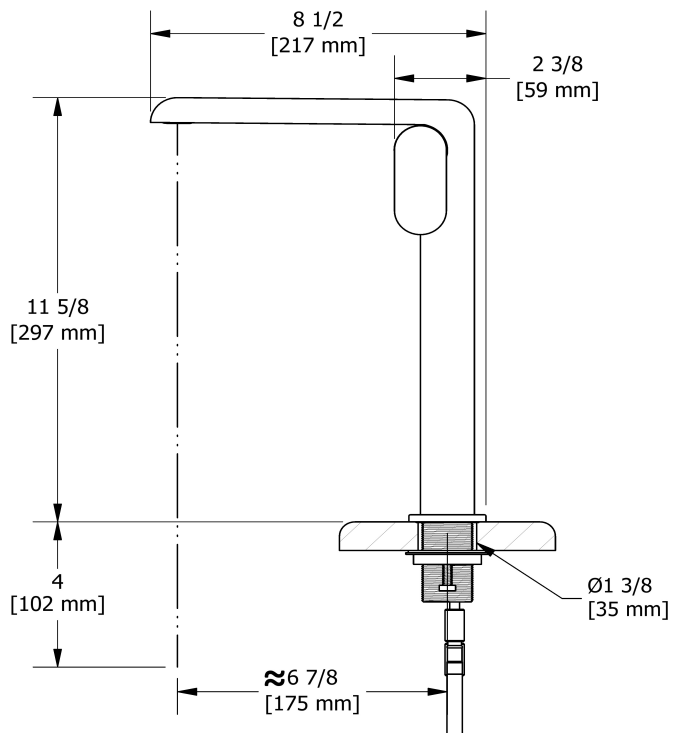

Certifications

- CSA B125.1
- NSF/ANSI standard 61 and 372
- ASME A112.18.1

Sizes, models and finishes may differ from those presented.

Warranty

This **Riobel Inc.** product you have purchased carries a Limited Lifetime Warranty on the chrome, PVD finish, blacks and all working parts and is guaranteed from the initial purchase date against all manufacturing defects. All other finishes, including plastic components, are guaranteed for one year. All electric and/or electronic parts are covered by a 5-year limited warranty.

Customer Service

Ontario, West Canada : 888-287-5354 Quebec, Maritimes, United States : 866-473-8442