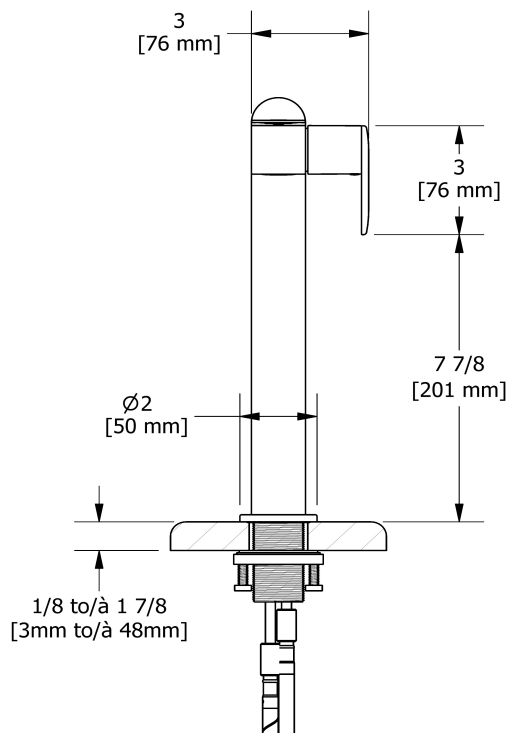

Certifications

- CSA B125.1
- NSF/ANSI standard 61 and 372
- ASME A112.18.1

Sizes, models and finishes may differ from those presented.

Warranty

This **Riobel Inc.** product you have purchased carries a Limited Lifetime Warranty on the chrome, PVD finish, blacks and all working parts and is guaranteed from the initial purchase date against all manufacturing defects. All other finishes, including plastic components, are guaranteed for one year. All electric and/or electronic parts are covered by a 5-year limited warranty.

Customer Service

Ontario, West Canada : 888-287-5354 Quebec, Maritimes, United States : 866-473-8442