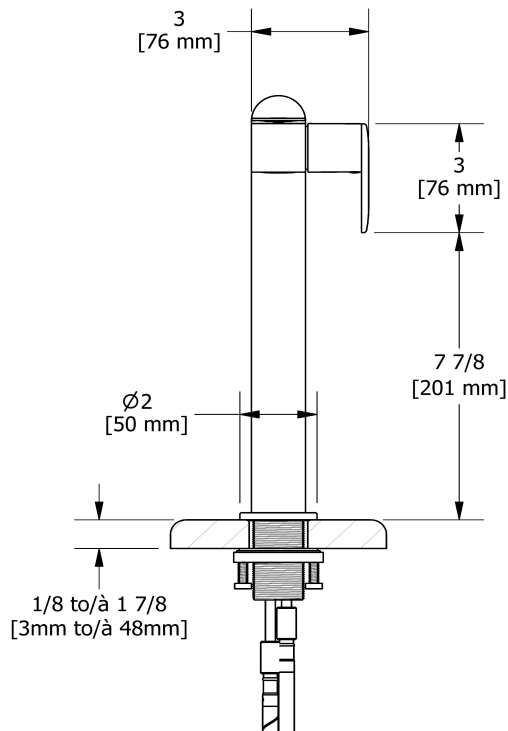

Certifications

- CSA B125.1
- NSF/ANSI standard 61 and 372
- ASME A112.18.1

Sizes, models and finishes may differ from those presented.

Warranty

This **Riobel Inc.** product you have purchased carries a Limited Lifetime Warranty on the chrome, PVD finish, blacks and all working parts and is guaranteed from the initial purchase date against all manufacturing defects. All other finishes, including plastic components, are guaranteed for one year. All electric and/or electronic parts are covered by a 5-year limited warranty.

Customer Service

Ontario, West Canada : 888-287-5354 Quebec, Maritimes, United States : 866-473-8442