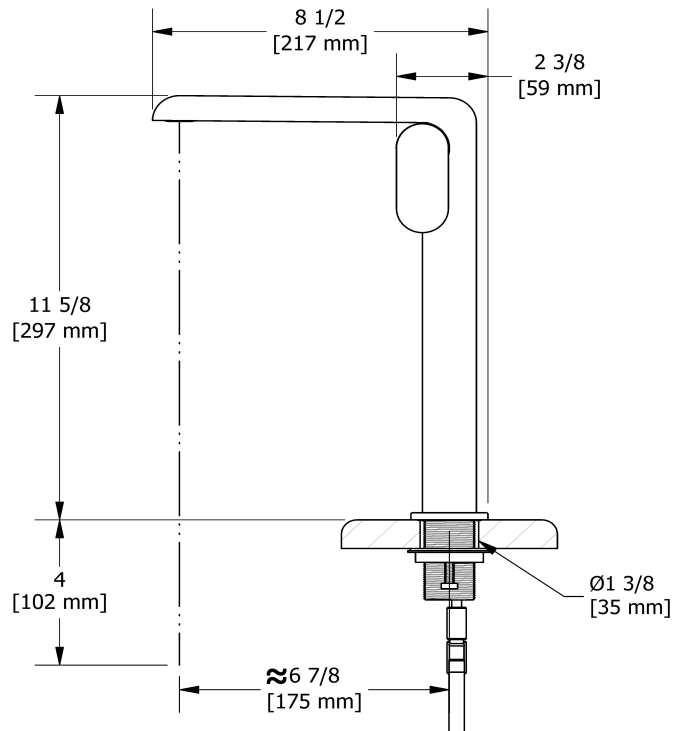

Certifications

- CSA B125.1
- NSF/ANSI standard 61 and 372
- ASME A112.18.1

Sizes, models and finishes may differ from those presented.

Warranty

This **Riobel Inc.** product you have purchased carries a Limited Lifetime Warranty on the chrome, PVD finish, blacks and all working parts and is guaranteed from the initial purchase date against all manufacturing defects. All other finishes, including plastic components, are guaranteed for one year. All electric and/or electronic parts are covered by a 5-year limited warranty.

Customer Service

Ontario, West Canada : 888-287-5354 Quebec, Maritimes, United States : 866-473-8442