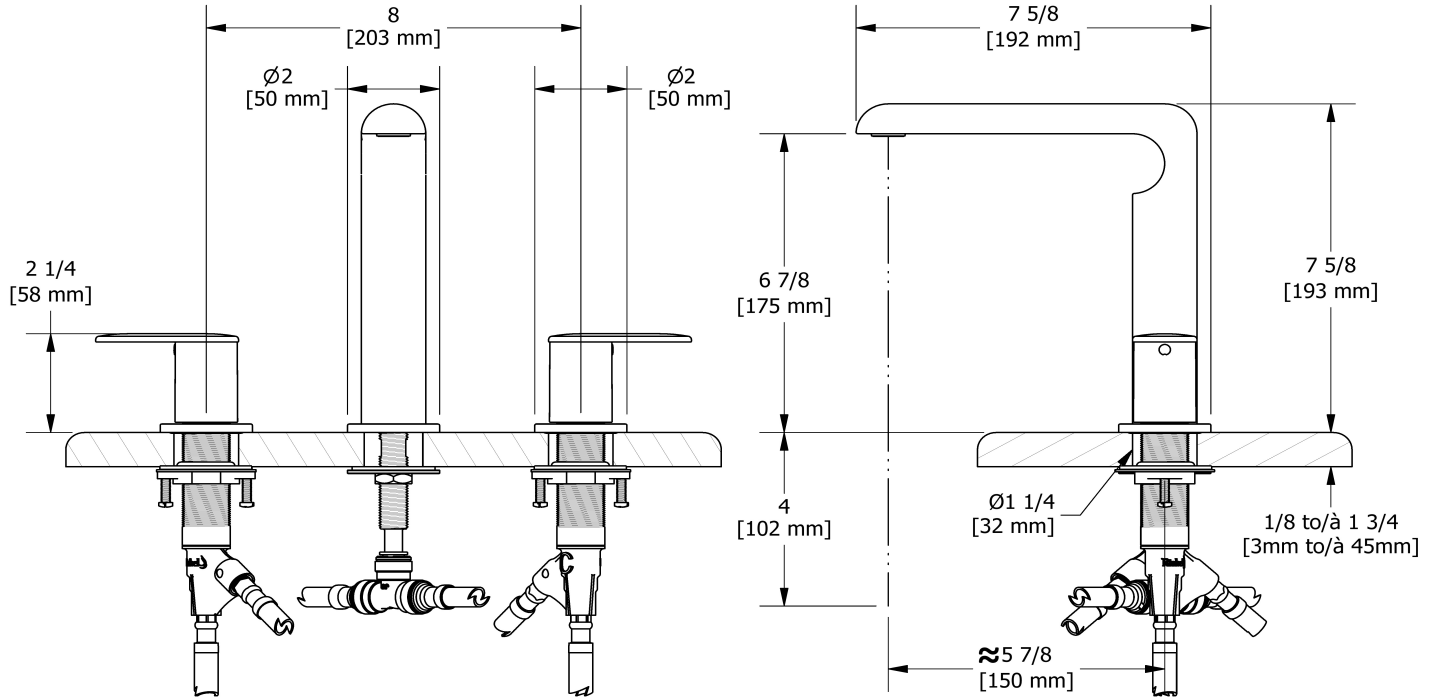

Certifications

- CSA B125.1
- NSF/ANSI standard 61 and 372
- ASME A112.18.1

Sizes, models and finishes may differ from those presented.

Warranty

This **Riobel Inc.** product you have purchased carries a Limited Lifetime Warranty on the chrome, PVD finish, blacks and all working parts and is guaranteed from the initial purchase date against all manufacturing defects. All other finishes, including plastic components, are guaranteed for one year. All electric and/or electronic parts are covered by a 5-year limited warranty.

Customer Service

Ontario, West Canada : 888-287-5354 Quebec, Maritimes, United States : 866-473-8442

2021.06.12