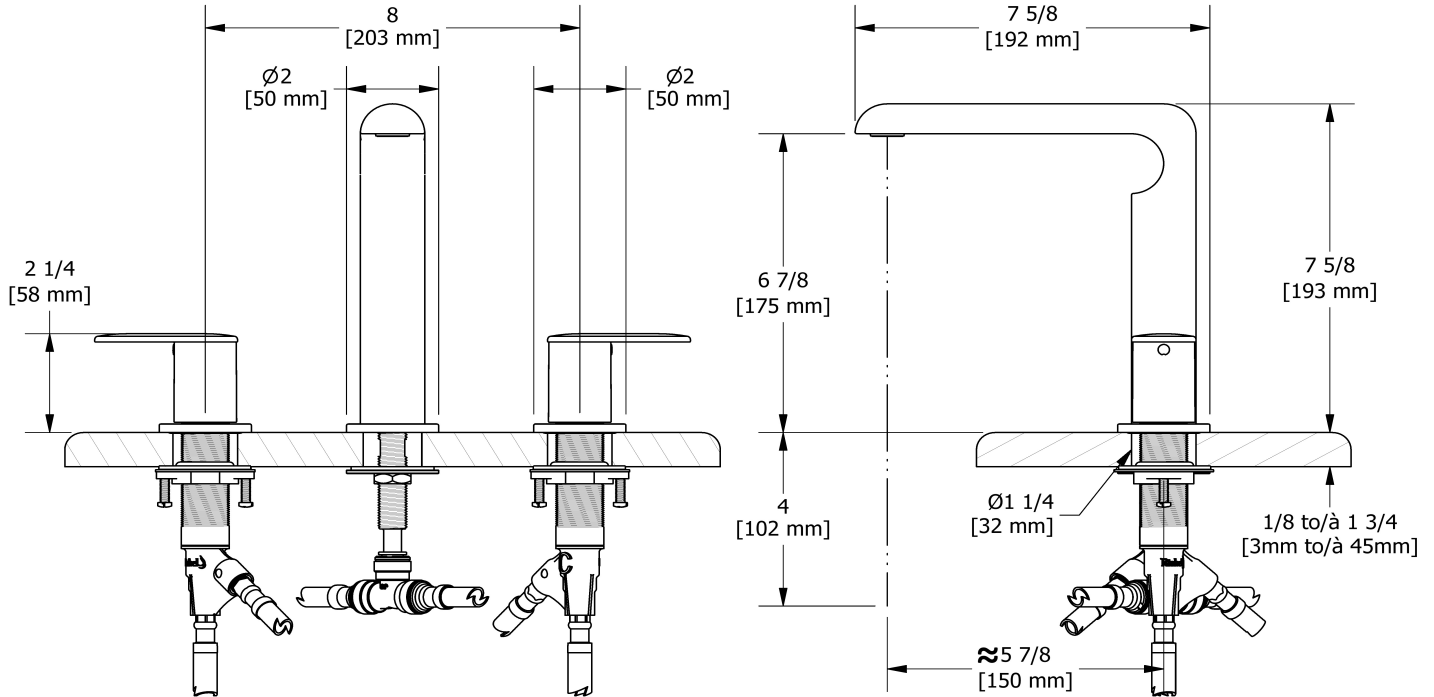

Certifications

- CSA B125.1
- NSF/ANSI standard 61 and 372
- ASME A112.18.1

Sizes, models and finishes may differ from those presented.

Warranty

This **Riobel Inc.** product you have purchased carries a Limited Lifetime Warranty on the chrome, PVD finish, blacks and all working parts and is guaranteed from the initial purchase date against all manufacturing defects. All other finishes, including plastic components, are guaranteed for one year. All electric and/or electronic parts are covered by a 5-year limited warranty.

Customer Service

Ontario, West Canada : 888-287-5354 Quebec, Maritimes, United States : 866-473-8442