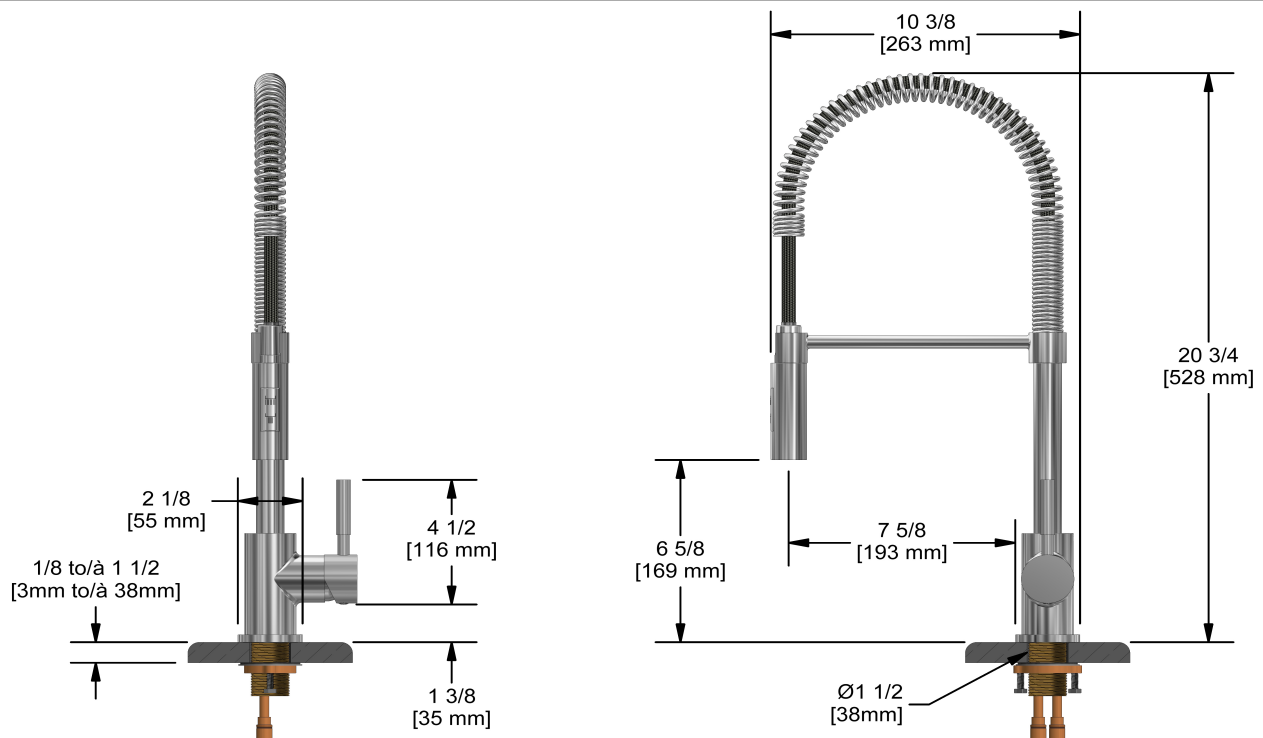

Kitchen faucet with spray
BI201

Specifications

Descriptions

- 3/8" speedway compression
- Flexible spout
- Ceramic cartridge
- 2-jet hand spray

Available colors

- C : Chrome
- CBK : Chrome/Black
- SSBK : Stainless Steel (PVD)/Black

Available flows

- 6.7 L/min, 1.8 gpm (US) 60psi
- 3.7 L/min, 1 gpm (US) 60psi (**BI201-10**)
- 5.69 L/min, 1.5 gpm (US) 60psi (**BI201-15**)

Sizes, models and finishes may differ from those presented.

Warranty