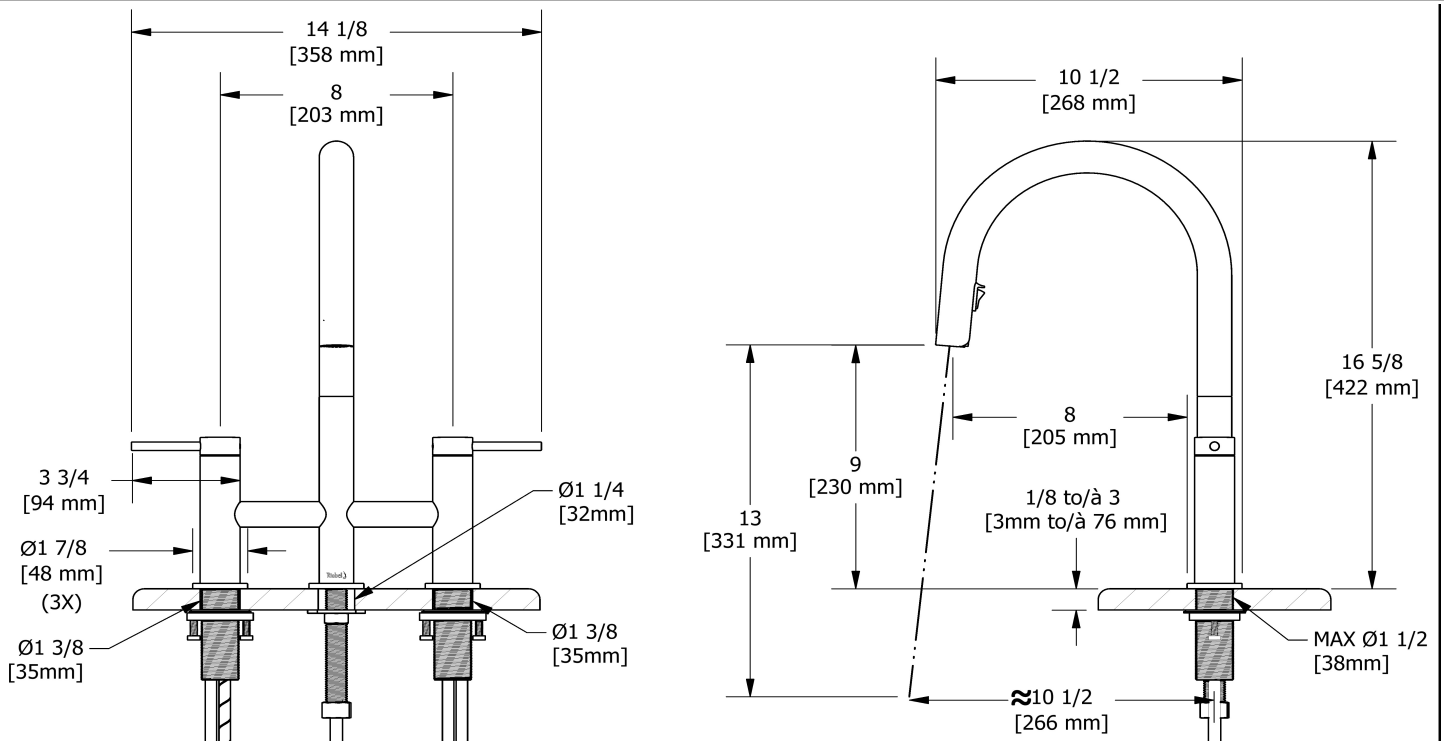

Sizes, models and finishes may differ from thoses presented.

Warranty

This **Riobel Inc.** product you have purchased carries a Limited Lifetime Warranty on the chrome, PVD finish, blacks and all working parts and is guaranteed from the initial purchase date against all manufacturing defects. All other finishes, including plastic components, are guaranteed for one year. All electric and/or electronic parts are covered by a 5-year limited warranty.

Customer Service

Ontario, West Canada : 888-287-5354 Quebec, Maritimes, United States : 866-473-8442