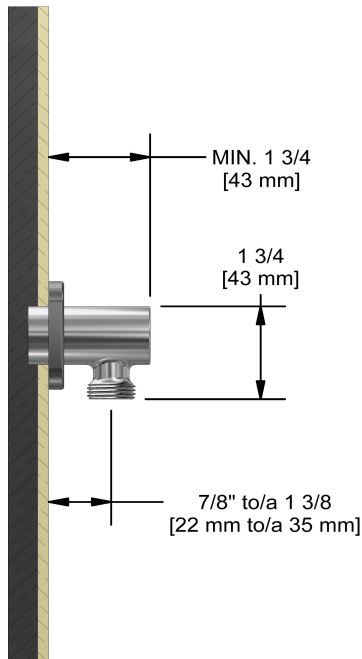

Sizes, models and finishes may differ from those presented.

Warranty

This **Riobel Inc.** product you have purchased carries a Limited Lifetime Warranty on the chrome, PVD finish, blacks and all working parts and is guaranteed from the initial purchase date against all manufacturing defects. All other finishes, including plastic components, are guaranteed for one year. All electric and/or electronic parts are covered by a 5-year limited warranty.

Customer Service

Ontario, West Canada : 888-287-5354 Quebec, Maritimes, United States : 866-473-8442

2021.07.14