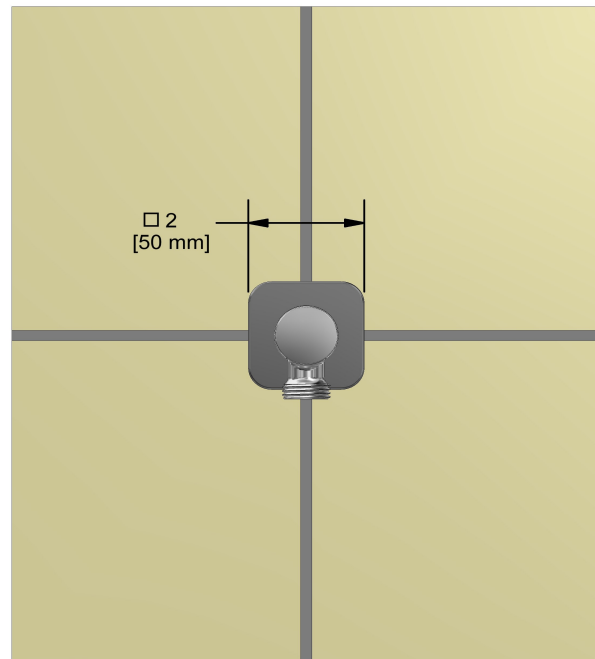

Sizes, models and finishes may differ from those presented.

Warranty

This **Riobel Inc.** product you have purchased carries a Limited Lifetime Warranty on the chrome, PVD finish, blacks and all working parts and is guaranteed from the initial purchase date against all manufacturing defects. All other finishes, including plastic components, are guaranteed for one year. All electric and/or electronic parts are covered by a 5-year limited warranty.

Customer Service

Ontario, West Canada : 888-287-5354 Quebec, Maritimes, United States : 866-473-8442

2021.07.14