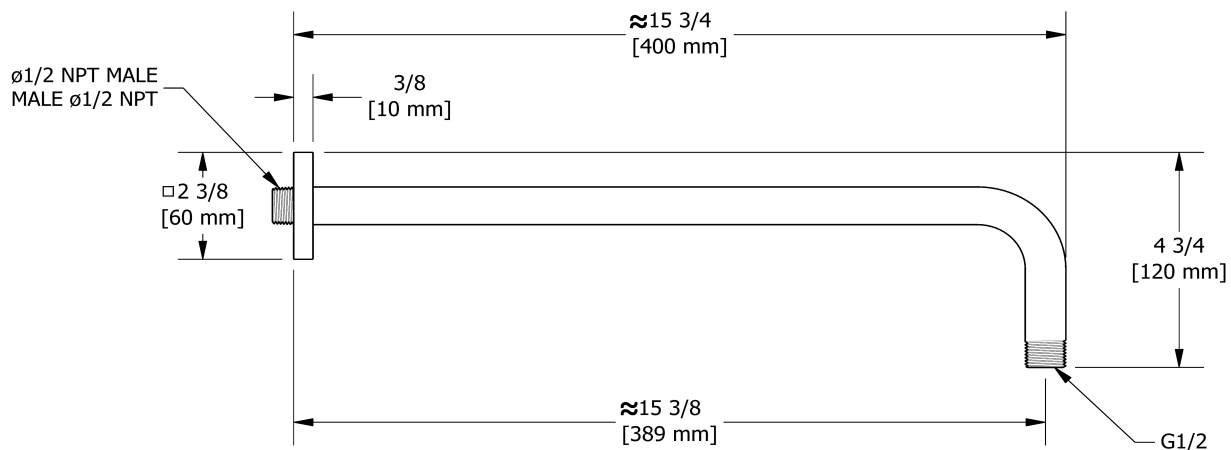

Sizes, models and finishes may differ from those presented.

Warranty

This **Riobel Inc.** product you have purchased carries a Limited Lifetime Warranty on the chrome, PVD finish, blacks and all working parts and is guaranteed from the initial purchase date against all manufacturing defects. All other finishes, including plastic components, are guaranteed for one year. All electric and/or electronic parts are covered by a 5-year limited warranty.

Customer Service

Ontario, West Canada : 888-287-5354 Quebec, Maritimes, United States : 866-473-8442

2021.05.19