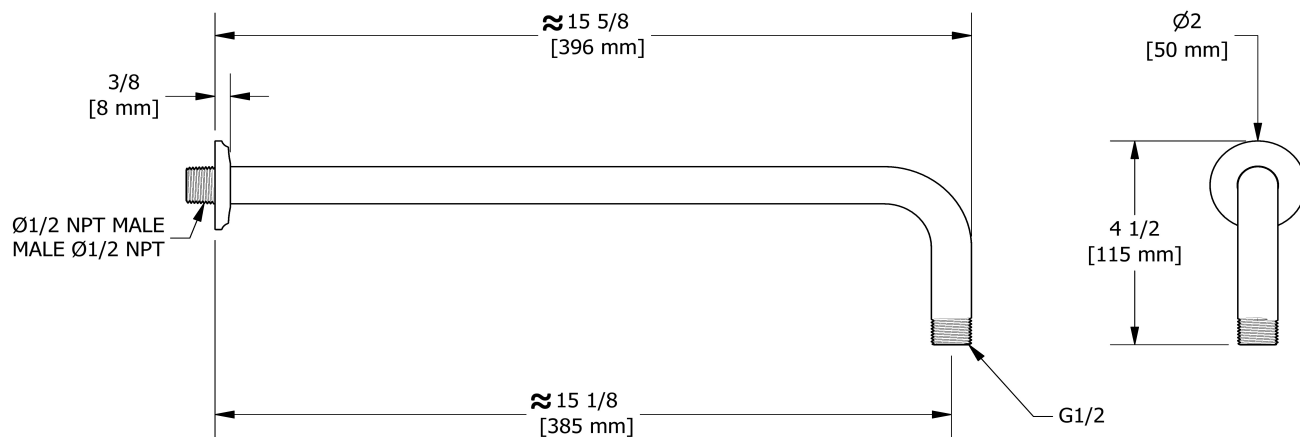

40 cm (16") shower arm
554

Specifications

Descriptions

- 1/2" inlet male NPT
- Shower arm with Momenti flange

Available colors

- C : Chrome
- BN : Brushed Nickel (PVD)
- PN : Polished Nickel (PVD)

Sizes, models and finishes may differ from those presented.