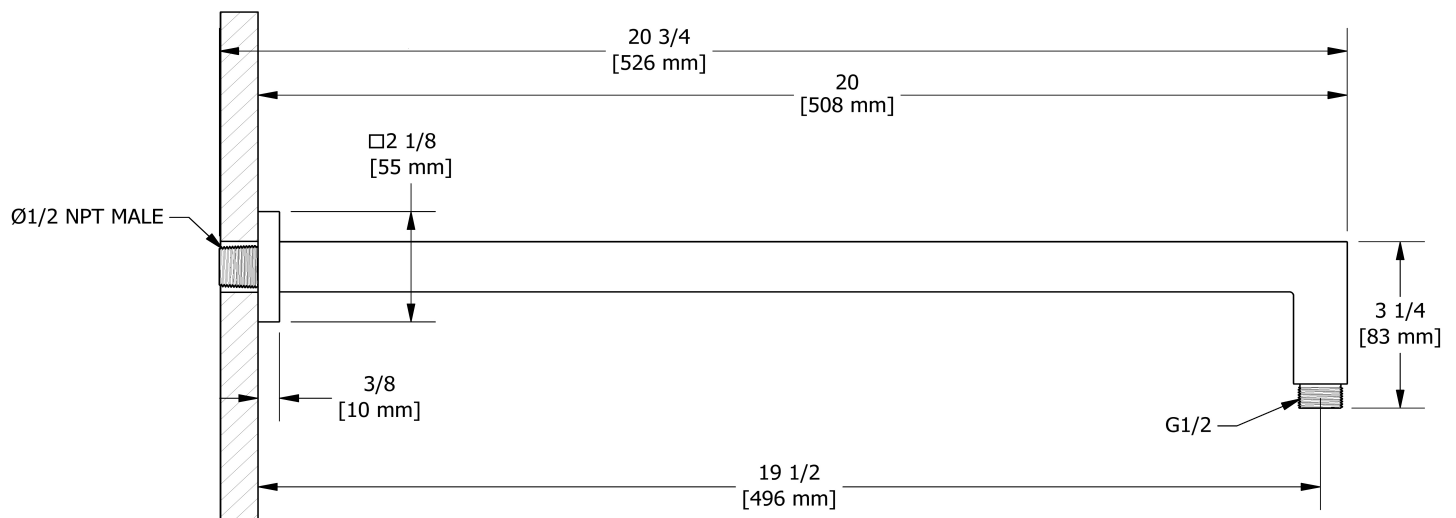

Sizes, models and finishes may differ from those presented.

Warranty

This **Riobel Inc.** product you have purchased carries a Limited Lifetime Warranty on the chrome, PVD finish, blacks and all working parts and is guaranteed from the initial purchase date against all manufacturing defects. All other finishes, including plastic components, are guaranteed for one year. All electric and/or electronic parts are covered by a 5-year limited warranty.

Customer Service

Ontario, West Canada : 888-287-5354 Quebec, Maritimes, United States : 866-473-8442