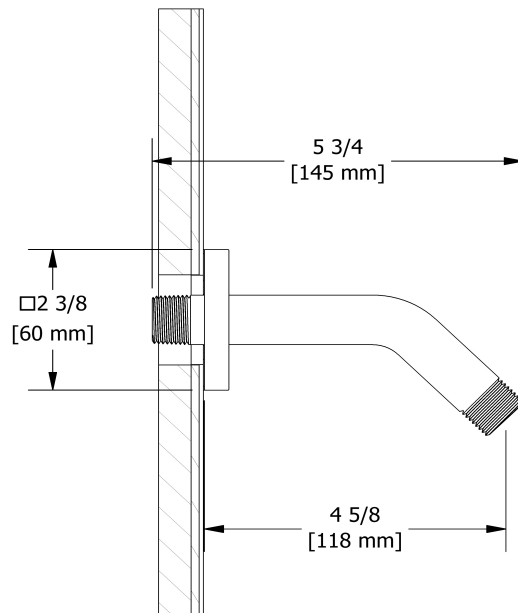

Regular shower arm
546

Specifications

Descriptions

- ½" inlet male NPT
- Square flange

Available colors

- C : Chrome
- BN : Brushed Nickel (PVD)

Sizes, models and finishes may differ from those presented.

Warranty