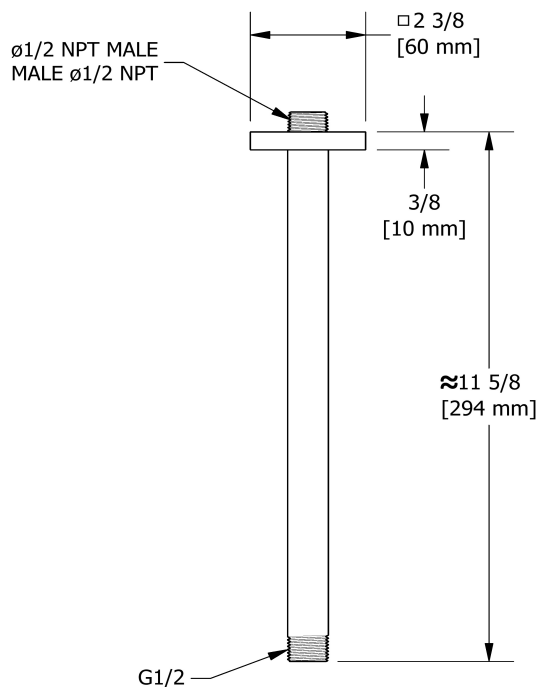

30 cm (12") vertical shower arm

517

Specifications

Descriptions

- 1/2" inlet male NPT
- Square flange with set screw

Available colors

- C : Chrome
- BN : Brushed Nickel (PVD)

Sizes, models and finishes may differ from those presented.