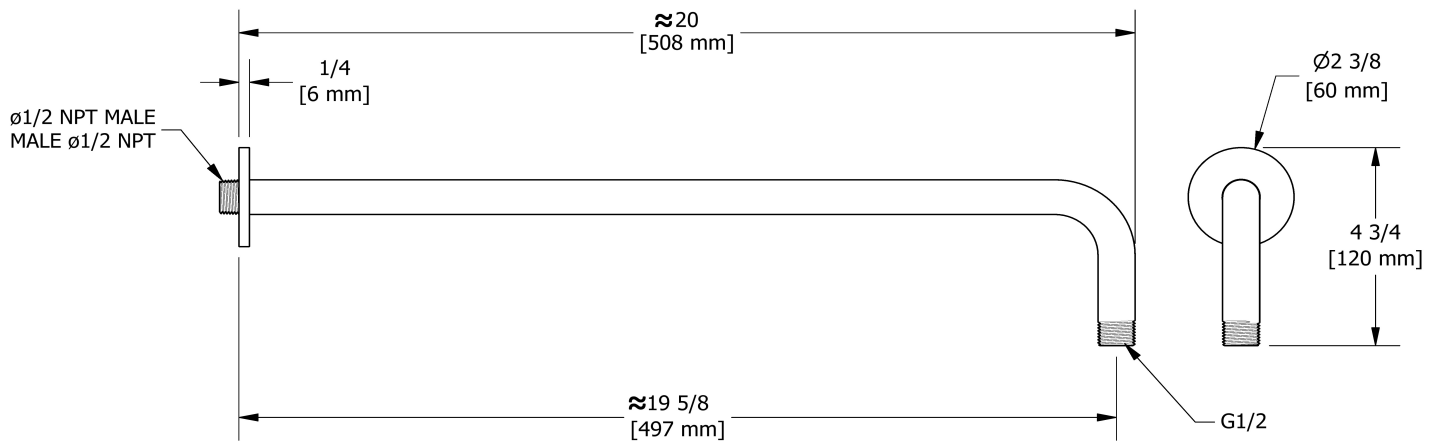

50 cm (20") shower arm
513

Specifications

Descriptions

- 1/2" inlet male NPT
- Round flange

Available colors

- C : Chrome
- BN : Brushed Nickel (PVD)
- PN : Polished Nickel (PVD)

Sizes, models and finishes may differ from those presented.