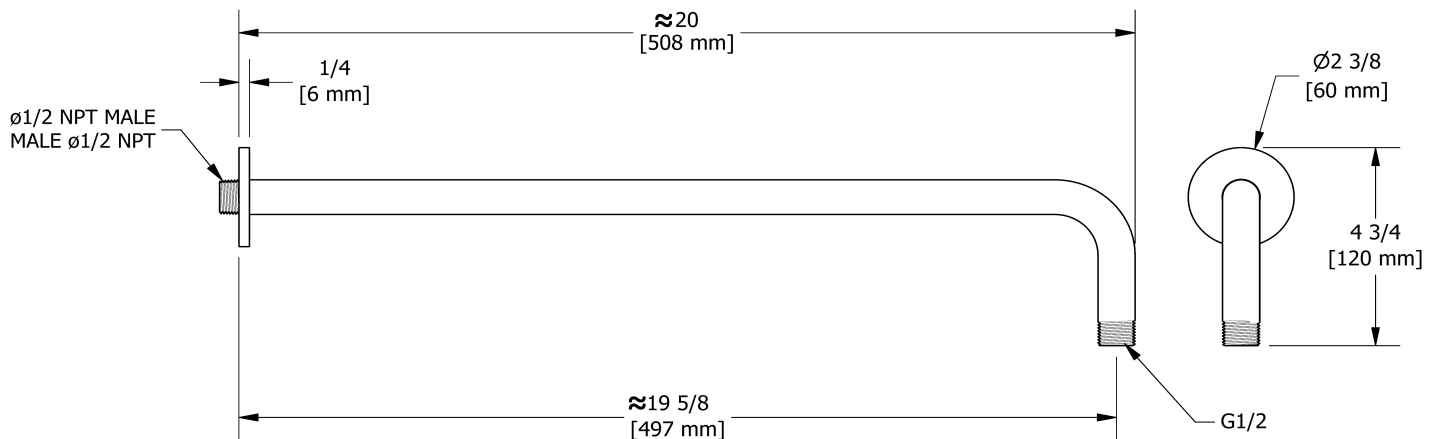

50 cm (20") shower arm

513

Specifications

Descriptions

- 1/2" inlet male NPT
- Round flange

Available colors

- C : Chrome
- BN : Brushed Nickel (PVD)
- PN : Polished Nickel (PVD)

Sizes, models and finishes may differ from those presented.