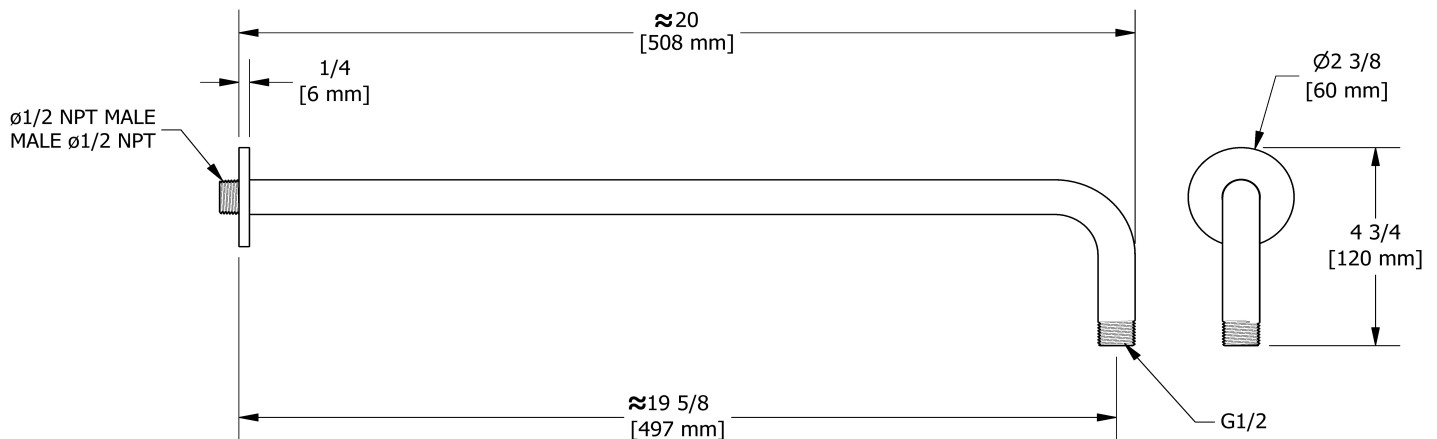

Sizes, models and finishes may differ from those presented.

Warranty

This **Riobel Inc.** product you have purchased carries a Limited Lifetime Warranty on the chrome, PVD finish, blacks and all working parts and is guaranteed from the initial purchase date against all manufacturing defects. All other finishes, including plastic components, are guaranteed for one year. All electric and/or electronic parts are covered by a 5-year limited warranty.

Customer Service

Ontario, West Canada : 888-287-5354 Quebec, Maritimes, United States : 866-473-8442

2021.08.23