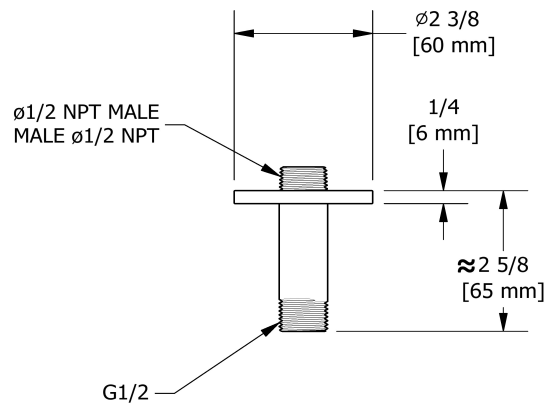

7.5 cm (3") vertical shower arm

509

Specifications

Descriptions

- 1/2" inlet male NPT
- Round flange

Available colors

- C : Chrome
- BN : Brushed Nickel (PVD)
- PN : Polished Nickel (PVD)

Sizes, models and finishes may differ from those presented.