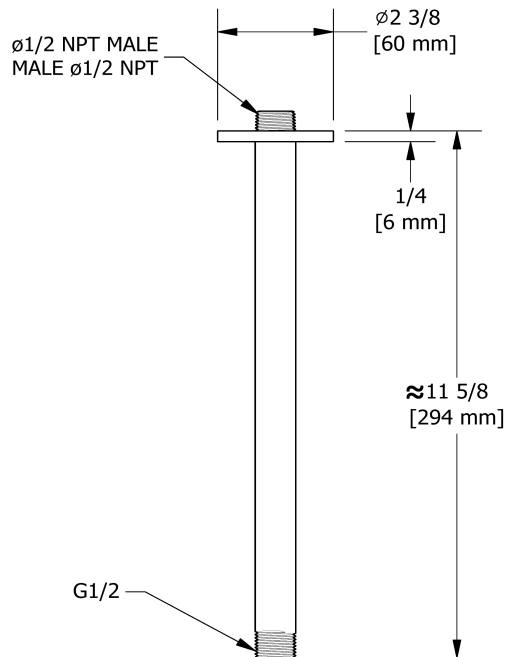

30 cm (12") vertical shower arm

507

Specifications

Descriptions

- Round flange
- 1/2" inlet male NPT

Available colors

- C : Chrome
- BN : Brushed Nickel (PVD)
- PN : Polished Nickel (PVD)

Sizes, models and finishes may differ from those presented.