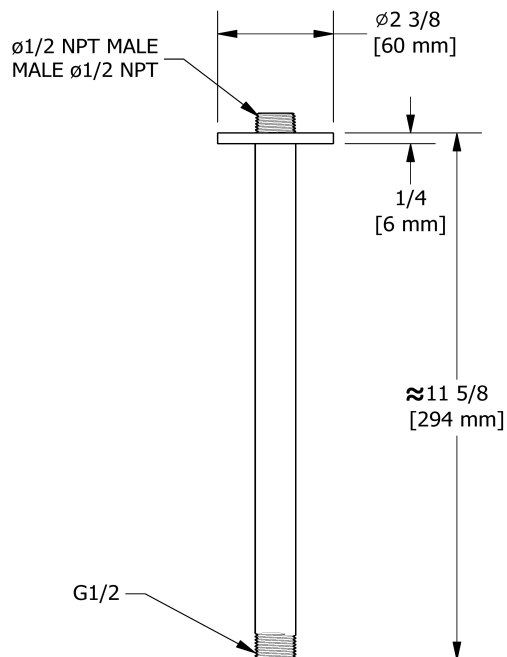

Sizes, models and finishes may differ from those presented.

Warranty

This **Riobel Inc.** product you have purchased carries a Limited Lifetime Warranty on the chrome, PVD finish, blacks and all working parts and is guaranteed from the initial purchase date against all manufacturing defects. All other finishes, including plastic components, are guaranteed for one year. All electric and/or electronic parts are covered by a 5-year limited warranty.

Customer Service

Ontario, West Canada : 888-287-5354 Quebec, Maritimes, United States : 866-473-8442

2021.07.10