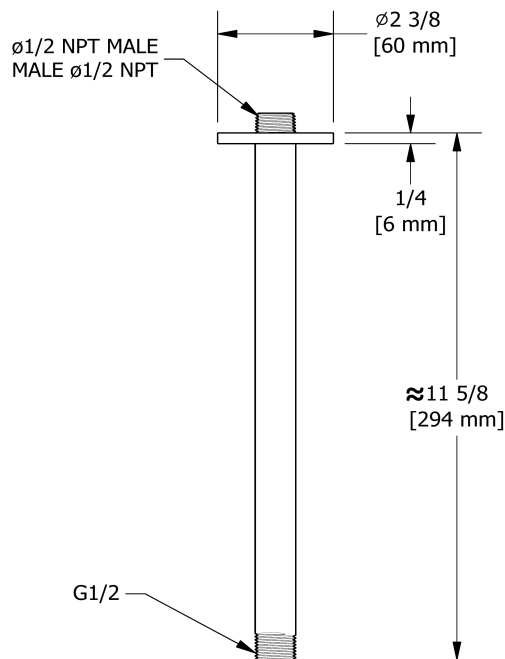

30 cm (12") vertical shower arm

507

Specifications

Descriptions

- Round flange
- 1/2" inlet male NPT

Available colors

- C : Chrome
- BN : Brushed Nickel (PVD)
- PN : Polished Nickel (PVD)

Sizes, models and finishes may differ from those presented.