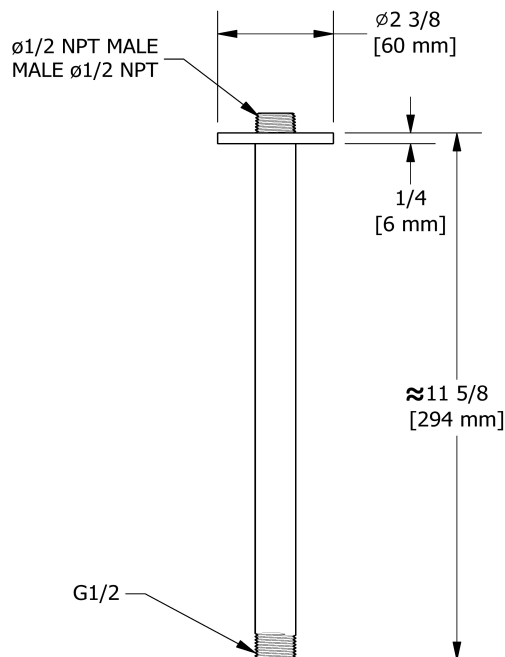

30 cm (12") vertical shower arm

507

Specifications

Descriptions

- Round flange
- 1/2" inlet male NPT

Available colors

- C : Chrome
- BN : Brushed Nickel (PVD)
- PN : Polished Nickel (PVD)

Sizes, models and finishes may differ from those presented.