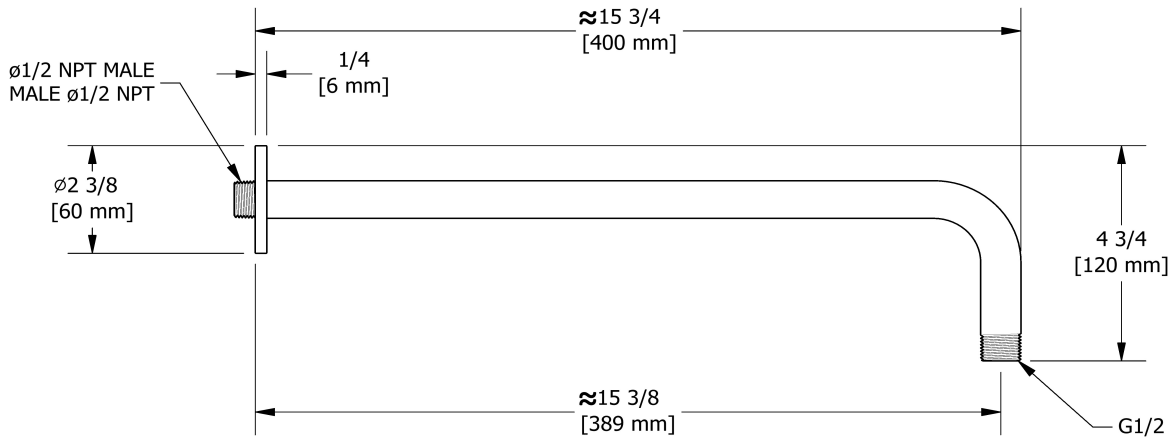

40 cm (16") shower arm  
**503**

## Descriptions

- 1/2" inlet male NPT
- Round flange

## Available colors

- C : Chrome
- BN : Brushed Nickel (PVD)
- PN : Polished Nickel (PVD)

Sizes, models and finishes may differ from those presented.