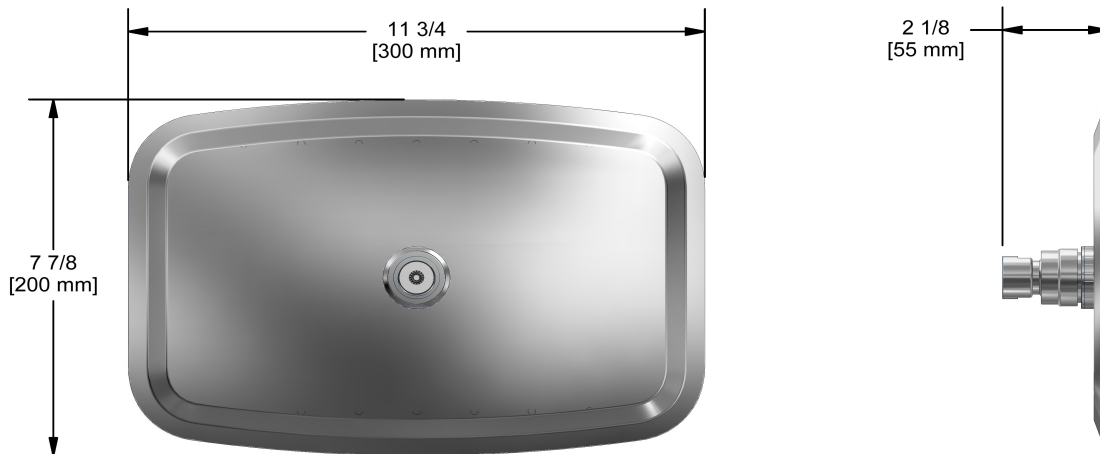

Certifications

- CSA B125.1
- ASME A112.18.1
- CMR248 Approval

Sizes, models and finishes may differ from those presented.

Warranty

This **Riobel Inc.** product you have purchased carries a Limited Lifetime Warranty on the chrome, PVD finish, blacks and all working parts and is guaranteed from the initial purchase date against all manufacturing defects. All other finishes, including plastic components, are guaranteed for one year. All electric and/or electronic parts are covered by a 5-year limited warranty.

Customer Service

Ontario, West Canada : 888-287-5354 Quebec, Maritimes, United States : 866-473-8442

2021.04.29