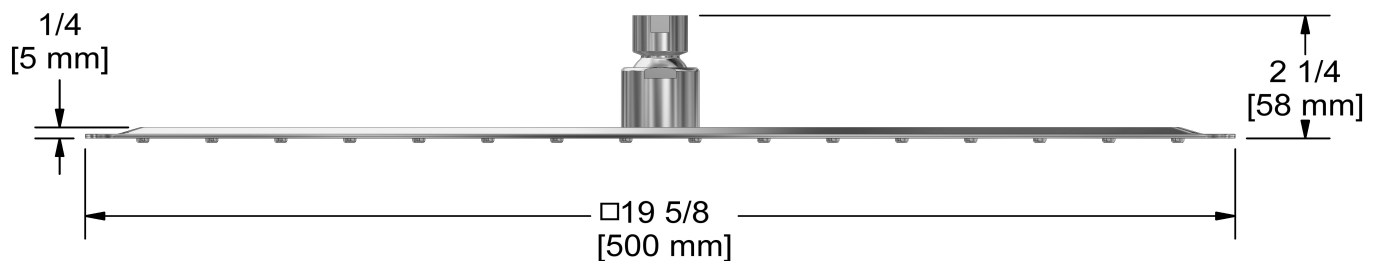

50 cm (20") shower head
487

Specifications

Descriptions

- Scale-free
- Stainless steel
- Swivel
- G½" inlet female
- Install with a vertical arm only

Available colors

- C : Chrome

Available flow

- 9.5 L/min, 2.5 gpm (US) 60psi

Certifications

- CSA B125.1
- ASME A112.18.1
- CMR248 Approval

cUPC®

Sizes, models and finishes may differ from those presented.

Warranty

This **Riobel Inc.** product you have purchased carries a Limited Lifetime Warranty on the chrome, PVD finish, blacks and all working parts and is guaranteed from the initial purchase date against all manufacturing defects. All other finishes, including plastic components, are guaranteed for one year. All electric and/or electronic parts are covered by a 5-year limited warranty.