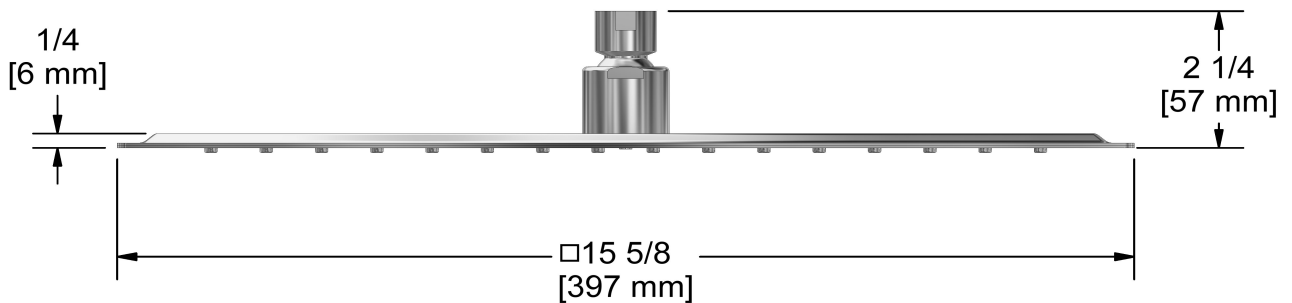

Sizes, models and finishes may differ from those presented.

Warranty

This **Riobel Inc.** product you have purchased carries a Limited Lifetime Warranty on the chrome, PVD finish, blacks and all working parts and is guaranteed from the initial purchase date against all manufacturing defects. All other finishes, including plastic components, are guaranteed for one year. All electric and/or electronic parts are covered by a 5-year limited warranty.

Customer Service

Ontario, West Canada : 888-287-5354 Quebec, Maritimes, United States : 866-473-8442

2021.07.11